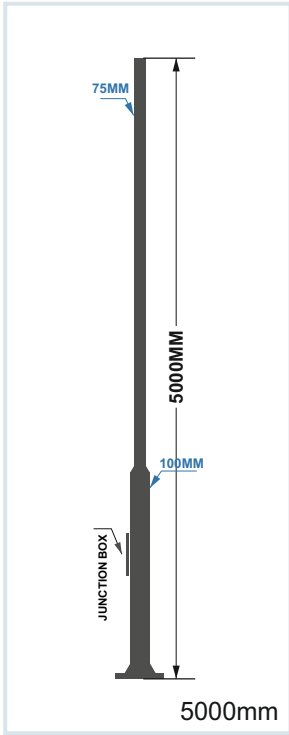

LED BOLLARD & WALL LIGHT (IP54 & IP65)

TYPES OF POLE
Size : Ø75xH5000mm