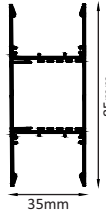

Aluminium Extrusion
10W/ft.
BRIDGELUX / EDISON
SMD LED 2835 (0.2W)
39 LED /ft
3000K/4000K/6500K
400Lumens/ft
96V, 110mA (2FT.)
(Constant Current)
DRIVER IN-BUILD
MAX LENGTH 2FT / 4FT / 6FT / 8FT.

SIZE : 85MM X 35MM

HLL-1410 (73MM) (TWO WAY)