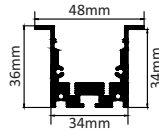

CONCEALED

SIZE : 48MM x 36MM
CUT-OUT : 34MM