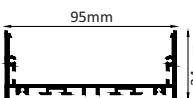

HLL-1705 (70MM SUSPENDED)

SIZE : 95MM X 34MM

15W/ft.  
BRIDGELUX / EDISON 2835 LED,  
88LED (0.2W)/ft.  
3000K/4000K/6500K  
1800Lumens/ft.  
RGB+CCT TUNABLE (BLUE TOOTH)  
CONSTANT CURRENT  
MAX LENGTH 2FT / 4FT / 6FT / 8FT.