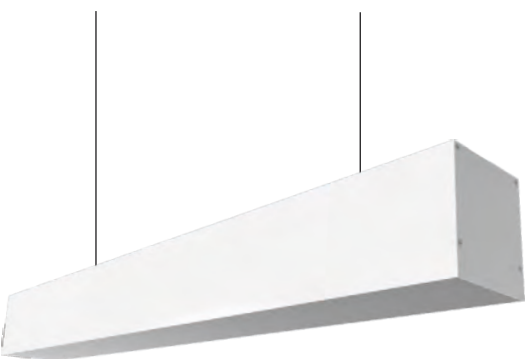

SIZE : 35MM X 65MM

20W/4ft.
EVERLITE LED 2835, 0.2W LED,
LED (0.2W)/ft.
3000K/4000K/6500K
100LM/ft.
36V CONSTANT CURRENT
MAX LENGTH 4FT / 8FT.
IN-BUILT DRIVER

HLL-1773 (35MM SUSPENDED)