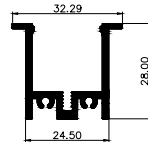

Elite Series

**ALL PROFILES AVAILABLE IN
WHITE & BLACK POWDER COATING**

LED PROFILE LIGHT - CONCEALED / SURFACE / SUSPENDED PROFILES

CONCEALED

SIZE : 32.29MM x 28MM
CUT-OUT : 24.50MM

TUNABLE DIMMABLE

Intelligent remote control
dimmer toning
Aluminium Extrusion
10W/ft.
BRIDGELUX/OSRAM 1W
18LED 3030/ft
3000K/4000K/6500K
800Lumens/ft.
40V Constant Current
MAX LENGTH 2FT / 4FT / 6FT / 8FT
40V.500mA(2ft).

Without Driver

HLL-1524 (32MM CONCEALED)

SURFACE

SIZE : 24.50MM X 35MM

TUNABLE DIMMABLE

Intelligent remote control
dimmer toning
Aluminium Extrusion
10W/ft.
BRIDGELUX/OSRAM 1W
18LED 3030/ft
3000K/4000K/6500K
800Lumens/ft.
40V Constant Current
MAX LENGTH 2FT / 4FT / 6FT / 8FT.
40V.500mA(2ft).

Without Driver

HLL-1525 (24MM SURFACE)

HANGING

SIZE : 24.50MM X 35MM

TUNABLE DIMMABLE

Intelligent remote control
dimmer toning
Aluminium Extrusion
10W/ft.
BRIDGELUX/OSRAM 1W
18LED 3030/ft
3000K/4000K/6500K
800Lumens/ft.
Constant Voltage/CC
MAX LENGTH 2FT / 4FT / 6FT / 8FT.
40V.500mA(2ft).

Without Driver