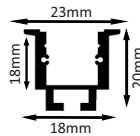

SIZE : 23MM X 20MM
CUT-OUT : 18MM X 18MM(DEPTH)

HLL-1315(23MM)