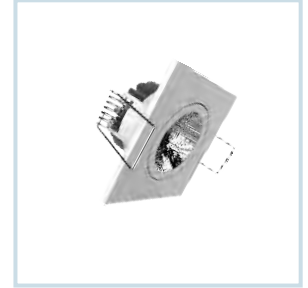

## SPECIAL OFFER ITEMS

EB-9311 (7W)  
Size : Ø110x36mm  
Cut-Out : Ø85mm

EB-9315 (3W)  
Size : Ø38x24mm  
Cut-Out : Ø30mm

EB-9316 (3W)  
Size : 45x45x27mm  
Cut-Out : Ø30mm

EB-9318 (3W)  
Size : 66x66x33mm  
Cut-Out : Ø58mm