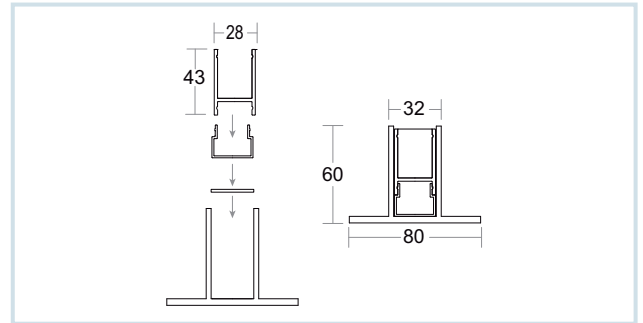

LED IP RATING PROFILE LINEAR SURFACE BURIAL LIGHT - (IP65)

HLO-7088 (5W to 40W/mtr)

Size : 29x60mm

Max Length: 8FT