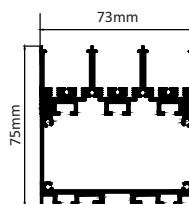

### HANGING

SIZE : 73MM X 75MM

Intelligent remote control  
dimmer toning  
Aluminium Extrusion  
15W/ft.  
BRIDGELUX/OSRAM 1W  
30LED 3030/ft  
39LED 2835 (0.2W)/ft  
3000K/4000K/6500K  
900Lumens/ft.  
Constant Voltage/CC  
MAX LENGTH 2FT / 4FT / 6FT / 8FT.