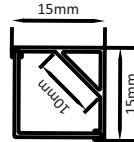

Elite Series

**ALL PROFILES AVAILABLE IN
WHITE & BLACK POWDER COATING**

LED PROFILE LIGHT - CORNER SURFACE PROFILES

SIZE : 15MM X 15MM

TUNABLE DIMMABLE

Intelligent remote control
dimmer toning

Aluminium Extrusion
5W/ft.
BRIDGELUX / EDISON
SMD LED 2835 (0.2W)
39 LED /ft
3000K/4000K/6500K
400Lumens/ft.
12V (Constant Voltage)
MAX LENGTH 8FT.

HLL-1260 (15MM)

SIZE : 25MM X 30MM

Aluminium Extrusion
10W/ft.
BRIDGELUX / EDISON
SMD LED 2835 (0.2W)
117 LED /ft
3000K/4000K/6500K
1200Lumens/ft.
12V (Constant Voltage)
MAX LENGTH 8FT.

HLL-1262 (25MM)

LED PROFILE LIGHT - CORNER SURFACE PROFILES

SIZE : 30MM X 30MM

TUNABLE DIMMABLE RGB+CCT TUNABLE (BLUE TOOTH)

Intelligent remote control
dimmer toning

Aluminium Extrusion
10W/ft.
BRIDGELUX / EDISON
SMD LED 2835 (0.2W)
78 LED /ft
3000K/4000K/6500K
RGB+CCT TUNABLE (BLUE TOOTH)
800Lumens/ft.
12V (Constant Voltage)
MAX LENGTH 8FT.

HLL-1264 (30MM)