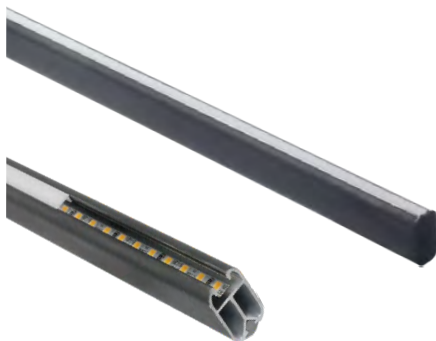

LED PROFILE LIGHT - CABINET AND SELF PROFILE LIGHTS

ACCESSORIES

SIZE : 10MM X 25MM

5W/ft.
Everlite LED, 39LED/ft.
3000K/4000K/6500K
400Lumens/ft
24V
MAX LENGTH 8FT.

HLL-1418 (10MM)