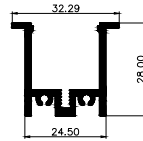

CONCEALED

SIZE : 32.29MM x 28MM
CUT-OUT : 24.50MM

TUNABLE DIMMABLE