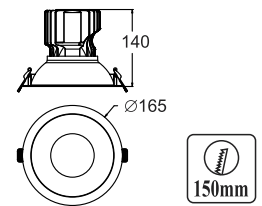

LED RECESSED DOWNLIGHT - COB'S

F31