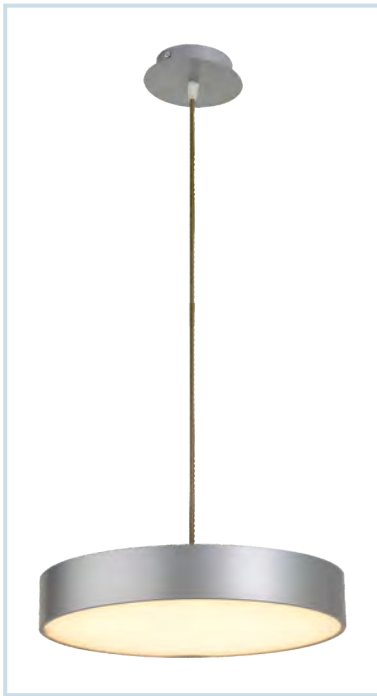

HLA-3872 (24W)  
Size : Ø300mm

HLA-3873 (48W)  
Size : Ø600mm

HLA-3875 (24W)  
COPPER FINISH  
Size : Ø405xH150mm

**LED ARCHITECTURAL WALL & HANGING LIGHTS**

**HLA-3877 (35W) - SILVER**  
Size : Ø350xH700mm