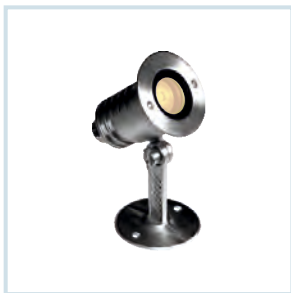

LED UNDERWATER SURFACE LIGHT (IP68)

HLO-6501 (3W)
Size : Ø62x75xH90mm