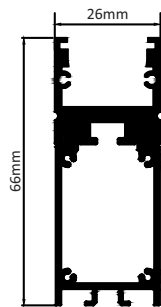

HANGING

SIZE : 26MM X 66MM

Aluminium Extrusion
9W/ft.
BRIDGELUX /OSRAM 1W 6 LED
3030LED/ft. LED2835 39LED/FT
3000K/4000K/6500K
400Lumens/ft.
(Constant Current) 96V,
110mA (2ft.)
IN-BUILT DRIVER
NEAR MAX LENGTH 2FT / 4FT / 6FT / 8FT.

HLL-1464 (26MM SUSPENDED)