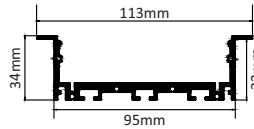

CONCEALED

SIZE : 113MM x 34MM
CUT-OUT : 95MM

Aluminium Extrusion
15W/ft
BRIDGELUX/OSRAM 1W
9LED 3030/ft
44 LED 2835 (0.2w)/ft
3000K/4000K/6500K
900Lumens/ft.
12V Constant Voltage/CC
MAX LENGTH 2FT / 4FT / 6FT / 8FT.