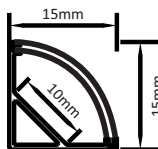

SIZE : 15MM X 15MM