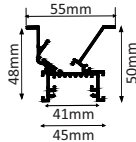

RECESSED WALL-WASHER PROFILE

SIZE : 55MM X 50MM
CUT-OUT : 45MM X 48MM(DEPTH)