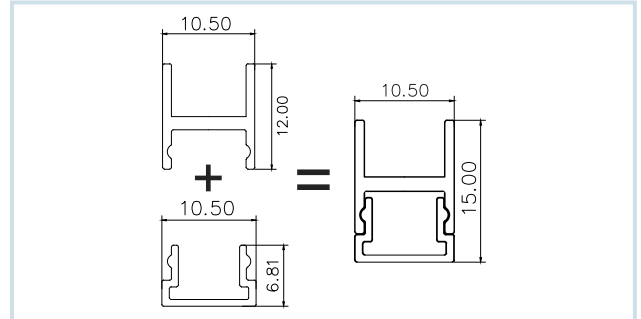

HLO-6958 (5W to 20W/mtr)
Size : 15x25.62mm
Max Length: 8FT