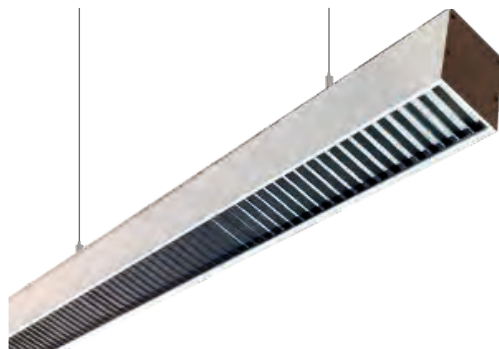

LED PROFILE LIGHT - SUSPENDED LOWER ANTI-GLARE PROFILES

SIZE : 50MM X 65MM

Aluminium Extrusion
10W/ft.
BRIDGELUX 0.2W 2835 LED,
90LED /FT.
3000K/4000K/6500K
RGB+CCT TUNABLE(0BLUE TOOTH)
800Lumens/ft.
40V (Constant Current)
IN-BUILT DRIVER
MAX LENGTH 2FT / 4FT / 6FT / 8FT.

HLL-1728 (50MM SUSPENDED)