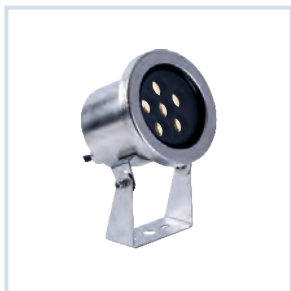

HLO-6506 (14W)
Size : Ø125x122xH194mm