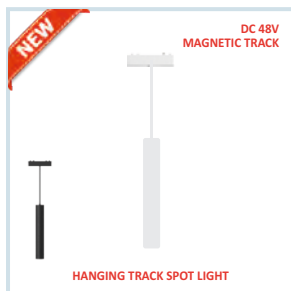

HLT-4225 (7W)

Body Colour Available : White / Black