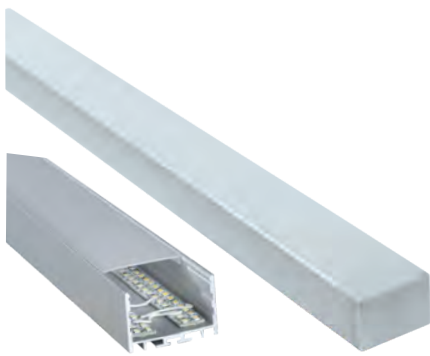

SIZE : 40MM X 15MM

Aluminium Extrusion
10W/ft.
BRIDGELUX / EDISON
SMD LED 2835 (0.2W)
117 LED /ft
3000K/4000K/6500K
800Lumens/ft.
12V (constant Voltage)
MAX LENGTH 8FT.

HLL-1220 (40MM)