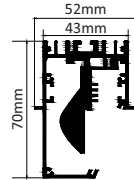

SIZE : 52MM x 70MM
Cut-Out : 43mm

Aluminium Extrusion
5W/FT.(MAX LENGTH 200mm)
BRIDGELUX 3030 1W 5LED 200mm
3000K/4000K/6500K
600Lumens/ft.
40V(Constant Current)

HLL-1683(52MM TRIMLESS)