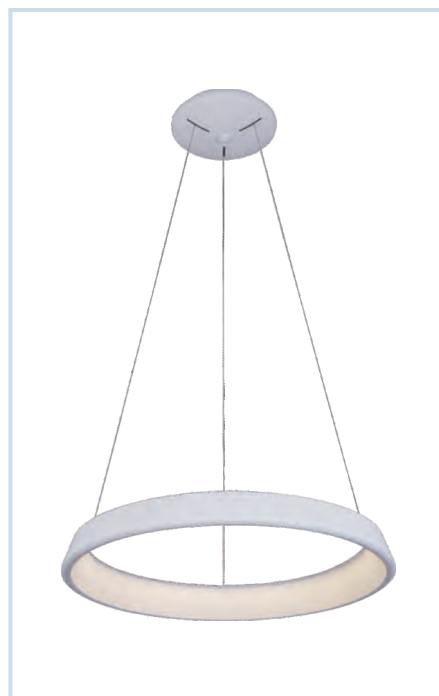

HLA-3849 (21W)
Size : Ø400xH1200mm