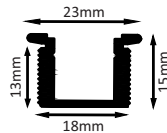

SIZE : 23MM X 15MM
CUT-OUT : 18MM X 13MM(DEPTH)

HLL-1312 (23MM)