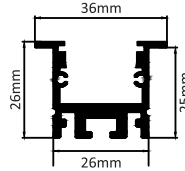

### CONCEALED

SIZE : 36MM x 26MM  
CUT-OUT : 26MM

**TUNABLE DIMMABLE**

Intelligent remote control  
dimmer toning

Aluminium Extrusion  
9W/ft.  
BRIDGELUX/OSRAM 1W  
6LED 3030/ft,LED2835,39LED/FT.  
3000K/4000K/6500K  
700Lumens/ft.  
12V (Constant Current)  
NEAR MAX LENGTH 2FT / 4FT / 6FT / 8FT.