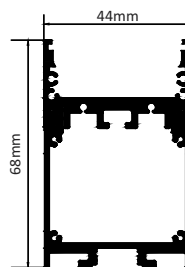

HANGING

SIZE : 44MM X 68MM

Aluminium Extrusion
10W/ft.
BRIDGELUX/OSRAM 1W
12LED 3030/ft
36LED 2835 (0.2W)/ft
3000K/4000K/6500K
600Lumens/ft.
12VConstant Voltage/CC
IN-BUILT DRIVER
MAX LENGTH 2FT / 4FT / 6FT / 8FT.

HLL-1488 (44MM SUSPENDED)