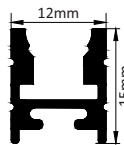

SIZE : 12MM X 15MM