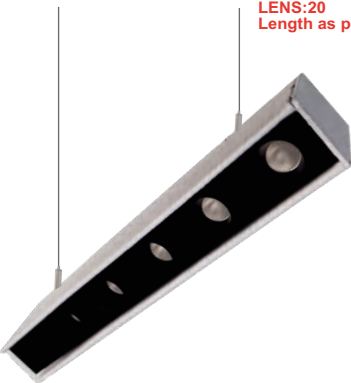

HLL-1445(16MM SURFACE)

LENS: 20°
Length as per laser dimension

HANGING

SIZE : 26MM X 66MM

Aluminium Extrusion
5W/ft.
BRIDGELUX/OSRAM 1W 3030LED
18LED/ft.
3000K/4000K/6500K
400Lumens/ft.
12V (Constant Current)
IN-BUILT DRIVER
NEAR MAX LENGTH 2FT / 4FT / 6FT / 8FT.
40V, 500mA (2ft.)

HLL-1448 (16MM SUSPENDED)