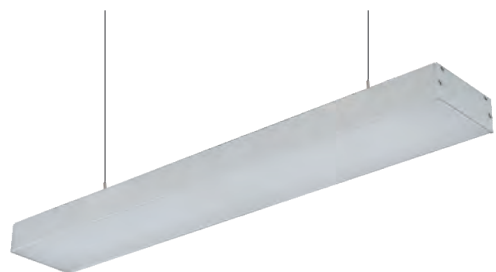

HLL-1705 (70MM SUSPENDED)

SIZE : 95MM X 34MM

15W/ft.  
BRIDGELUX / EDISON 2835 LED,  
88LED (0.2W)/ft.  
3000K/4000K/6500K  
1800Lumens/ft.  
RGB+CCT TUNABLE (BLUE TOOTH)  
CONSTANT CURRENT  
MAX LENGTH 2FT / 4FT / 6FT / 8FT.