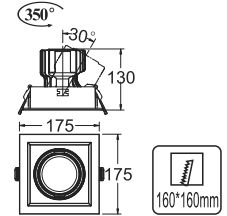

LED RECESSED DOWNLIGHT - COB'S

LH

F28

LH

LH