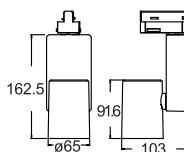

LED TRACK LIGHT

ADJUSTABLE BEAM ANGLE : 12.5° to 45°

Body Colour Available : White / Black

ADJUSTABLE BEAM ANGLE : 12.5° to 45°

ADJUSTABLE BEAM ANGLE : 12.5° to 45°

Body Colour Available : White / Black

Body Colour Available : White / Black

Professional Glareproof Photomask Options