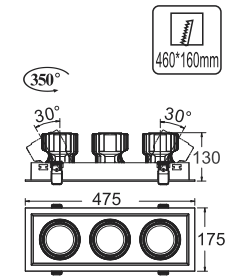

LH

HLM-2133 (3x33W / 3x40W)