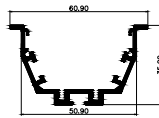

LED PROFILE LIGHT - CONCEALD WITH DIFFUSER PROFILES

SIZE : 60.90MM X 35MM
CUT-OUT : 50.90MM X 35MM(DEPTH)

HLL-1325 (60MM)