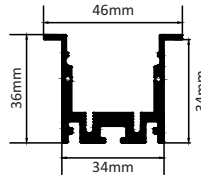

CONCEALED

SIZE : 46MM x 36MM
CUT-OUT : 34MM

Aluminium Extrusion
10W/ft
BRIDGELUX/OSRAM 1W
10LED 3030 (0.2)/ft
3000K/4000K/6500K
RGB+CCT TUNABLE(ⓇBLUE TOOTH)
600Lumens/ft.
40W Constant Current
MAX LENGTH 2FT / 4FT / 6FT / 8FT.