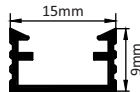

Elite Series

**ALL PROFILES AVAILABLE IN
WHITE & BLACK POWDER COATING**

LED PROFILE LIGHT - SURFACE WITH DIFFUSER PROFILES

SIZE : 15MM X 9MM

TUNABLE DIMMABLE

Intelligent remote control
dimmer toning

Aluminium Extrusion
4W/ft.
BRIDGELUX / EDISON
SMD LED 2835 (0.2W)
72 LED /ft
3000K/4000K/6500K
240Lumens/ft.
12V (constant Voltage)
MAX LENGTH 8FT.

HLL-1208 (15MM)

Thikness 1.2mm

SIZE : 17MM X 8MM

TUNABLE DIMMABLE RGB+ CCT TUNABLE (BLUE TOOTH)

Intelligent remote control
dimmer toning

Aluminium Extrusion
5W/ft.
BRIDGELUX / EDISON
SMD LED 2835 (0.2W)
39 LED /ft
3000K/4000K/6500K
RGB+CCT TUNABLE(BLUE TOOTH)
400Lumens/ft.
12V (constant Voltage)
MAX LENGTH 8FT.

HLL-1210 (17MM)

SIZE : 17MM X 14MM

TUNABLE DIMMABLE RGB+ CCT TUNABLE (BLUE TOOTH)

Intelligent remote control
dimmer toning

Aluminium Extrusion
5W/ft.
BRIDGELUX / EDISON
SMD LED 2835 (0.2W)
39 LED /ft
3000K/4000K/6500K
RGB+CCT TUNABLE(BLUE TOOTH)
400Lumens/ft.
12V (constant Voltage)
MAX LENGTH 8FT.

HLL-1212 (17MM)