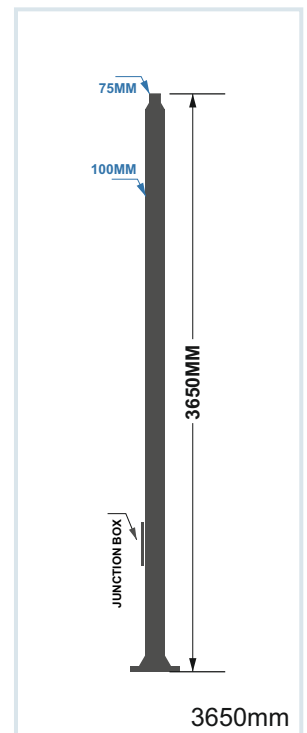

3650mm

TYPES OF POLE
Size : Ø75xH3650mm