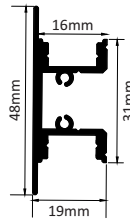

LED PROFILE LIGHT - UP - DOWN WALL SURFACE PROFILES

Aluminium Extrusion
10W/ft
BRIDGELUX / EDISON
SMD LED 2835 (0.2W)
39 LED /ft
3000K/4000K/6500K
RGB+CCT TUNABLE (BLUE TOOTH)
400Lumens/ft
12V (Constant Voltage)
MAX LENGTH- 8FT

SIZE : 48MM X 19MM

HLL-1406 (47MM) (TWO WAY)