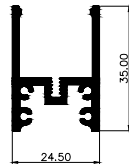

Elite Series

**ALL PROFILES AVAILABLE IN
WHITE & BLACK POWDER COATING**

LED PROFILE LIGHT - CONCEALED / SURFACE / SUSPENDED PROFILES

CONCEALED

SIZE : 32.29MM x 28MM
CUT-OUT : 24.50MM

TUNABLE DIMMABLE

Intelligent remote control
dimmer toning
Aluminium Extrusion
10W/ft.
BRIDGELUX/OSRAM 1W
18LED 3030/ft
3000K/4000K/6500K
800Lumens/ft.
40V Constant Current
MAX LENGTH 2FT / 4FT / 6FT / 8FT
40V.500mA(2ft).

Without Driver

HLL-1524 (32MM CONCEALED)

SURFACE

SIZE : 24.50MM X 35MM

TUNABLE DIMMABLE

Intelligent remote control
dimmer toning
Aluminium Extrusion
10W/ft.
BRIDGELUX/OSRAM 1W
18LED 3030/ft
3000K/4000K/6500K
800Lumens/ft.
40V Constant Current
MAX LENGTH 2FT / 4FT / 6FT / 8FT.
40V.500mA(2ft).

Without Driver

HLL-1525 (24MM SURFACE)

HANGING

SIZE : 24.50MM X 35MM

TUNABLE DIMMABLE

Intelligent remote control
dimmer toning
Aluminium Extrusion
10W/ft.
BRIDGELUX/OSRAM 1W
18LED 3030/ft
3000K/4000K/6500K
800Lumens/ft.
Constant Voltage/CC
MAX LENGTH 2FT / 4FT / 6FT / 8FT.
40V.500mA(2ft).

Without Driver