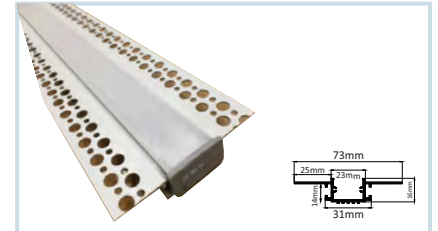

## EMPTY PROFILE - CONCEALED ANTIGLARE PROFILES

**HLL-1122 : CONCEALED BODY - FULL SET**  
STANDARD LENGTH : 3MTR  
SIZE : 32xD13mm / CUT-OUT : 10xD11mm

**HLL-1124 : CONCEALED BODY - FULL SET**  
STANDARD LENGTH : 2MTR  
SIZE : 47xD9mm / CUT-OUT : 7xD7mm