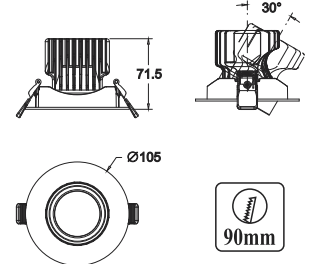

LED RECESSED DOWNLIGHT - COB'S

F13