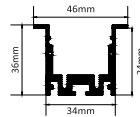

CONCEALED

SIZE : 46MM x 36MM
CUT-OUT : 34MMX34MM