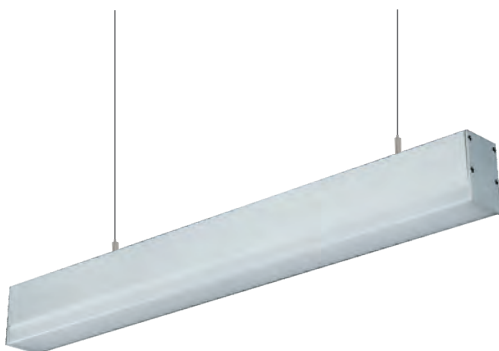

LED PROFILE LIGHT - 3SIDE ACRYLIC SUSPENDED PROFILES

SIZE : 45MM X 65MM

HLL-1736 (45MM SUSPENDED)

Aluminium Extrusion
10W/ft.
BRIDGELUX / EDISON 2835 LED,
55LED (0.2W) /ft.
3000K/4000K/6500K
RGB+CCT TUNABLE (BLUE TOOTH)
800Lumens/ft.
12V (Constant Voltage)
IN-BUILT DRIVER
MAX LENGTH 2FT / 4FT / 6FT / 8FT.