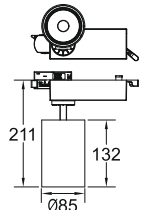

LED TRACK LIGHT

Body Colour Available : White / Black

Professional Glareproof Photomask Options

Body Colour Available : White / Black

Professional Glareproof Photomask Options

Body Colour Available : White / Black

Body Colour Available : White / Black

Body Colour Available : White / Black