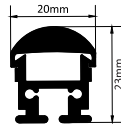

LED PROFILE LIGHT - SURFACE WITH FROSTED LENS PROFILES

SIZE : 20MM X 23MM

**Symmetric 30° Lens
Surface Profile Light**