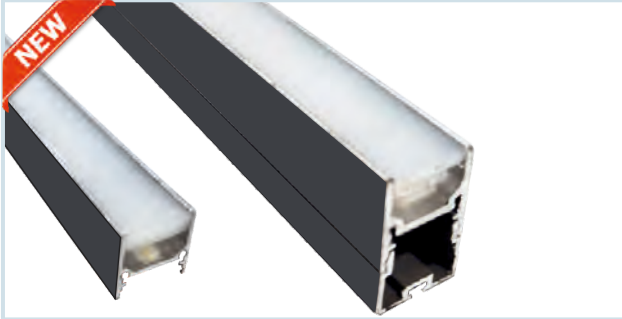

LED IP RATING PROFILE LIGHT - (IP65) (Without Driver)

HLO-6962 (5W to 30W/mtr)

Size : 20x30.65mm

Max Length: 8FT