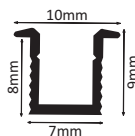

SIZE : 10MM X 9MM
CUT-OUT : 7MM X 8MM(DEPTH)