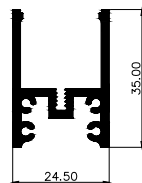

### HANGING

SIZE : 24.50MM X 35MM

TUNABLE DIMMABLE

Intelligent remote control  
dimmer toning  
Aluminium Extrusion  
10W/ft.  
BRIDGELUX/OSRAM 1W  
18LED 3030/ft  
3000K/4000K/6500K  
800Lumens/ft.  
Constant Voltage/CC  
MAX LENGTH 2FT / 4FT / 6FT / 8FT.  
40V.500mA(2ft).