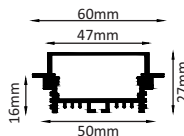

LED PROFILE LIGHT - 3 SIDE ACRYLIC CONCEALED PROFILES

SIZE : 60MM X 27MM
CUT-OUT : 50MM X 16MM(DEPTH)