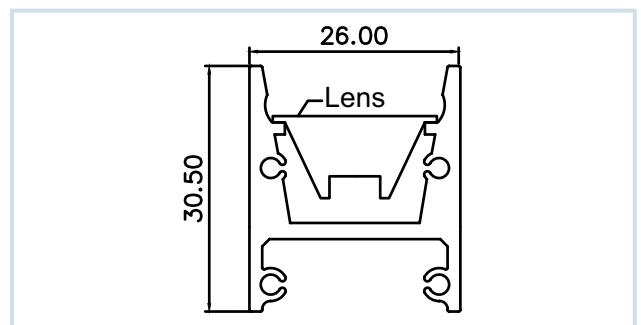

LED IP RATING PROFILE WITH SINGLE LENS - (IP65)

Degree: 10 to 60°

HLO-6974 (5W to 20W/mtr)
Size : 17.50x16.50mm
Max Length: 8FT

LED IP RATING PROFILE WITH LINEAR LENS - (IP65)

Degree: 15 to 30°
lens size: 200mm

HLO-6976 (5W to 20W/mtr)
Size : 17.50X16.50mm
Max Length: 8FT

Degree: 30 to 60°
lens size: 500mm

HLO-6978 (10W to 20W/mtr)
Size : 26x30.50mm
Max Length: 8FT