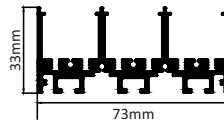

SURFACE

SIZE : 73MM X 33MM