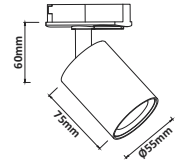

HLT-4008 (10W)

Body Colour Available : White / Black