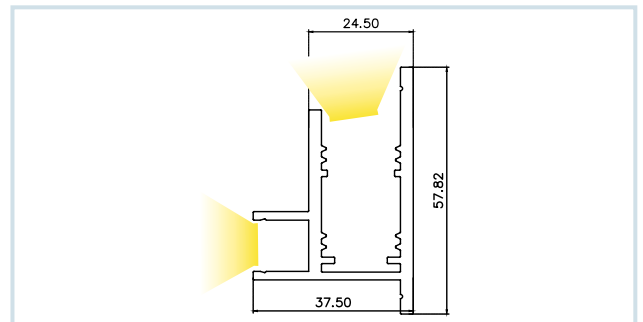

HLO-6984 (5W to 30W/mtr)  
**Size : 24.50x43mm**  
**Max Length: 8FT**

*Elite Series*

**HYBEC**<sup>®</sup>

lighting the future