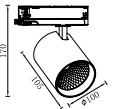

## LED TRACK LIGHT - TOP CHOKE COB TRACK LIGHT

HLT-2999 (25W)  
Size : W195mmxH235mm

HLT-2998 (30W / 35W)  
Size : Ø105mmxH145mm