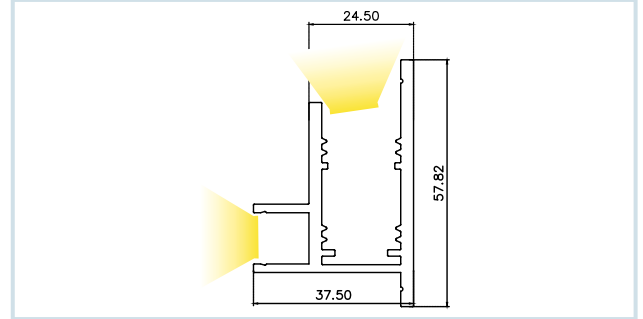

Elite Series

HYBEC®

lighting the future

LED IP RATING PROFILE BUILDING FACADE LIGHT - (IP65)

HLO-7086 (10Wto15W/mtr)

Size : 24.50x43mm

Max Length: 8FT