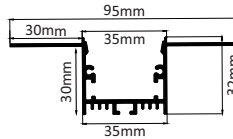

LED PROFILE LIGHT - TRIMLESS CONCEALED PROFILES

SIZE : 95MM X 32MM
CUT-OUT : 35MM X 30MM(DEPTH)

HLL-1388 (95MM)