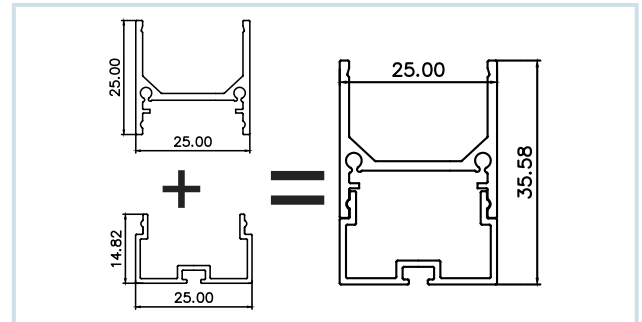

HLO-6966 (10W to 30W/mtr)

Size : 28x58mm

Max Length: 8FT