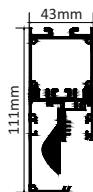

HANGING

SIZE : 111MM x 43MM

Aluminium Extrusion
5W/FT.(MAX LENGTH 200mm)
BRIDGELUX 3030 1W 5LED 200mm
3000K/4000K/6500K
600Lumens/ft.
40V(Constant Current)

HLL-1688(43MM TRIMLESS)