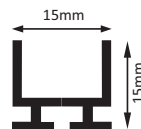

SIZE : 15MM X 15MM

HLL-1280 (15MM SYMMETRIC LENSE 15°)