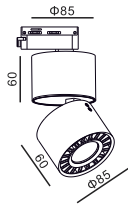

HLT-4013 (12W)