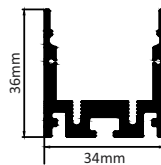

SURFACE

SIZE : 34MM X 36MM