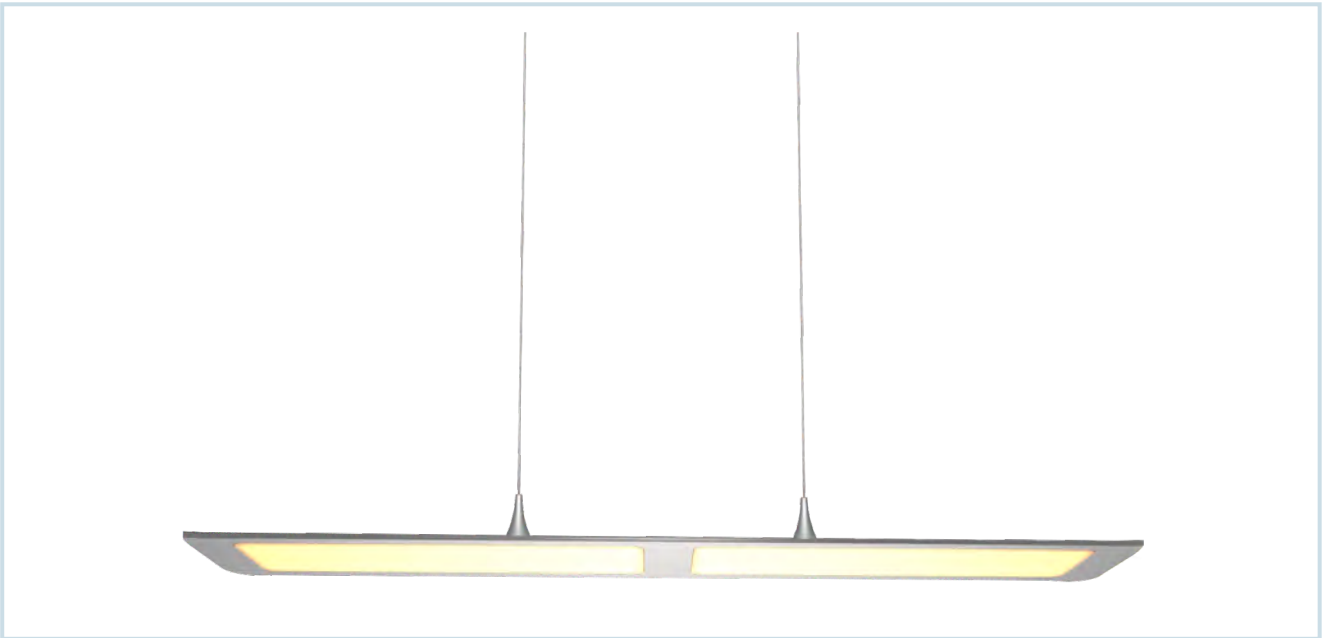

HLA-3896 (31W)  
Size : Ø450xH1200mm

LED ARCHITECTURAL WALL & HANGING LIGHTS

HLA-3897 (35W)  
Size : Ø600xH1200mm

HLA-3898 (86W)  
Ø300xH1200mm  
Ø450xH1200mm  
Ø600xH1200mm

HLA-3900 (28W) - SILVER  
Size : 940x120xH1200mm