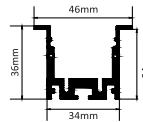

CONCEALED

SIZE : 46MM x 36MM
CUT-OUT : 34MMx34MM