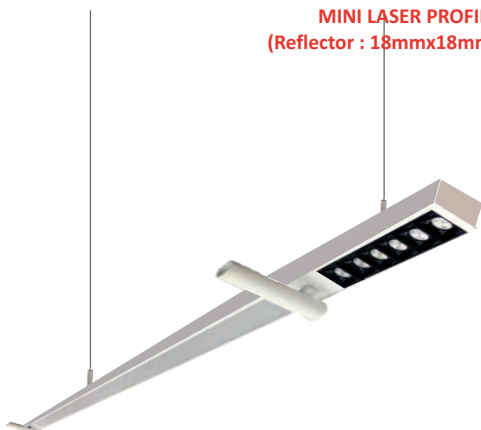

HLL-1466 (26MM SURFACE)

MINI LASER PROFILE
(Reflector : 18mmx18mm)

HANGING

SIZE : 26MM X 66MM

Aluminium Extrusion
9W/ft.
BRIDGELUX / OSRAM 1W 6LED
LED3030 LED 2835 39LED/FT
3000K/4000K/6500K
700Lumens/ft.
CONSTANT CURRENT
IN-BUILT DRIVER
NEAR MAX LENGTH 2FT / 4FT / 6FT / 8FT.

HLL-1467 (26MM SUSPENDED)