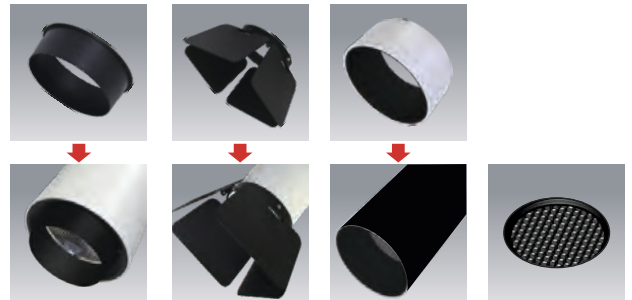

Professional Glareproof Photomask Options

Model : T-22

Model : T-23

Model : T-21

Model : T-24