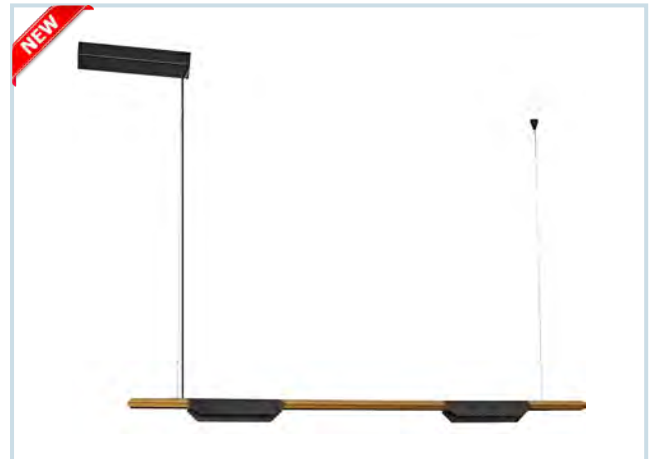

HLA-3729 (3W)  
Size : Ø25x150x54mm

HLA-3730 (5W)  
Size : 60x50x184mm

LED ARCHITECTURAL WALL & HANGING LIGHTS

HLA-3731 (3x5W)  
Size : Ø40x55mmxL1039mm

HLA-3732 (13W)  
Size : 26x18mmxL1200mm

HLA-3733 (25W)  
Size : 26x18mmxL2000mm