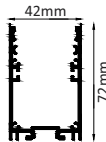

Available in 1 WAY   Available in 2 WAY

SIZE : 42MM X 72MM