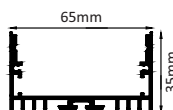

SIZE : 65MM X 35MM