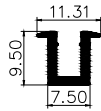

SIZE : 11.31MM X 9.50MM
CUT-OUT : 7.50MM

Aluminium Extrusion
3W/ft.
BRIDGELUX
SMD LED 2835 (0.2W)
36 LED /ft
3000K/4000K/6500K
150Lumens/ft.
12V(Constant Voltage)
MAX LENGTH 8FT.

HLL-1171 (11MM)