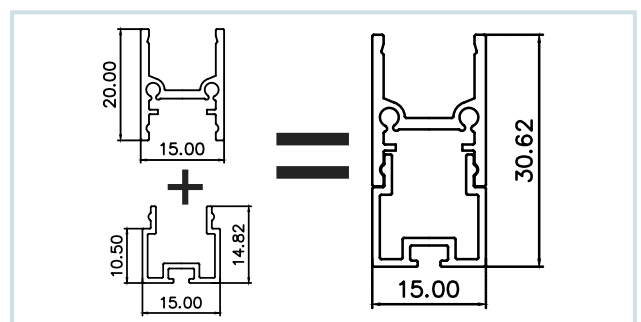

Elite Series

HYBEC®

lighting the future

LED IP RATING PROFILE LIGHT - (IP65) (Without Driver)