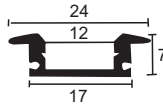

LED PROFILE LIGHT - CONCEALED BLACK DIFFUSER

SIZE : 24MM X 7MM
CUT-OUT : 17MM

Aluminium Extrusion
5W/ft.
BRIDGELUX / EDISON
SMD LED 2835 (0.2W)
39 LED /ft
3000K/4000K/6500K
400Lumens/ft.
12V (Constant Voltage)
MAX LENGTH 8FT.

HLL-1339 (24MM)