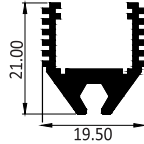

Elite Series

**ALL PROFILES AVAILABLE IN
WHITE & BLACK POWDER COATING**

HYBEC®

lighting the future

LED PROFILE LIGHT - CABINET AND SELF PROFILE LIGHTS

SIZE : 19.50MM X 21MM

RGB+ CCT TUNABLE
(BLUE TOOTH)

5W/ft.
BRIDGELUX / EDISON
SMD LED 2835 (0.2W)
39 LED /ft
3000K/4000K/6500K
RGB+CCT TUNABLE (BLUE TOOTH)
400Lumens/ft
12V
MAX LENGTH 8FT.

HLL-1440 (19MM)