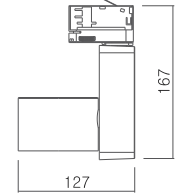

LED TRACK LIGHT

Body Colour Available : White / Black

Body Colour Available : White / Black

Body Colour Available : White / Black

Body Colour Available : White / Black

Professional Glareproof Photomask Options

Professional Glareproof Photomask Options

TRACK PATTI - 2 WIRE SINGLE PHASE (Suitable for EB-9407)

Body Colour Available : White / Black

Body Colour Available : White / Black

Body Colour Available : White / Black

Body Colour Available : White / Black

Body Colour Available : White / Black