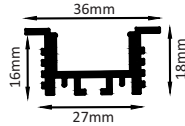

SIZE : 36MM X 18MM
CUT-OUT : 27MM X 16MM(DEPTH)