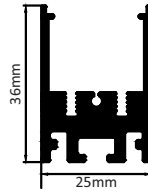

SURFACE

SIZE : 25MM X 36MM

Aluminium Extrusion
9W/ft.

BRIDGELUX/OSRAM 1W
5LED 3030/ft
LED2835 39LED/FT.(0.2W)/ft
3000K/4000K/6500K
400Lumens/ft.

12V Constant Voltage (CC)
MAX LENGTH 2FT / 4FT / 6FT / 8FT.