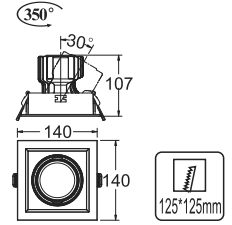

LED RECESSED DOWNLIGHT - COB'S

F18