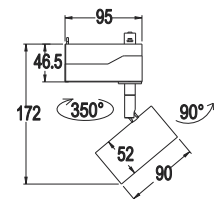

LED TRACK LIGHT

LH

Body Colour Available : White / Black

Professional Glareproof Photomask Options

LH

Body Colour Available : White / Black

Professional Glareproof Photomask Options

LH

Body Colour Available : White / Black

Professional Glareproof Photomask Options

LH

Body Colour Available : White / Black