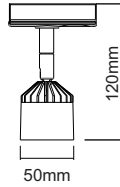

HLT-4006 (10W)

Body Colour Available : White / Black