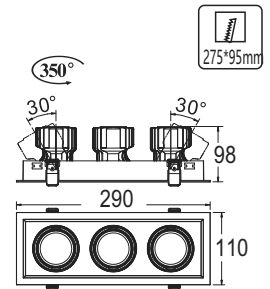

LH

HLR-2608 (1x15W)  
 Size : 110x110x98mm  
 Cut-Out : 95x95mm

LH

HLR-2609 (2x15W)  
 Size : 205x110x98mm  
 Cut-Out : 190x95mm

LH

HLR-2610 (3x15W)  
 Size : 290x110x98mm  
 Cut-Out : 275x95mm

LED RECESSED DOWNLIGHT - COB'S