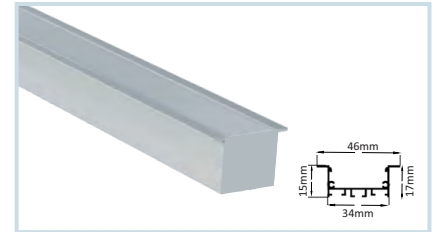

## EMPTY PROFILE - CONCEALED PROFILES

**HLL-1058 : CONCEALED BODY - FULL SET**  
STANDARD LENGTH : 2MTR  
SIZE : 30xD10mm / CUT-OUT : 23xD8mm

**HLL-1060 : CONCEALED BODY - FULL SET**  
STANDARD LENGTH : 2MTR  
SIZE : 36xD17mm / CUT-OUT : 26xD15mm