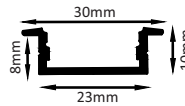

NEW 30MM RECESSED PROFILE

SIZE : 30MM X 10MM
CUT-OUT : 23MM X 8MM(DEPTH)