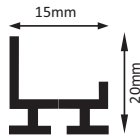

SIZE : 20MM X 15MM