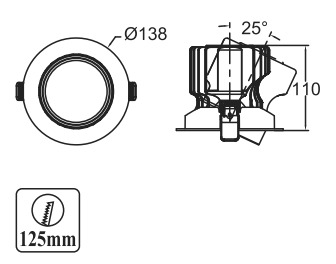

LED RECESSED DOWNLIGHT - COB'S

F33