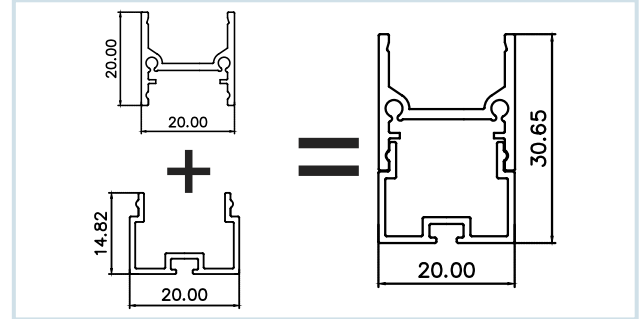

HLO-6964 (10W to 30W/mtr)

Size : 25x35.58mm

Max Length: 8FT