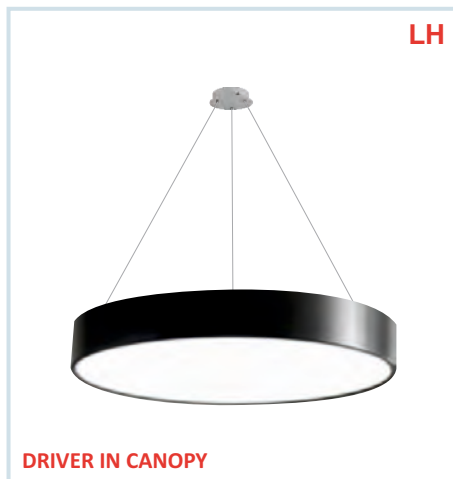

HLL-1856 (30W)
Size : Ø450xH45mm