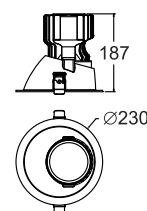

LED RECESSED DOWNLIGHT - COB'S