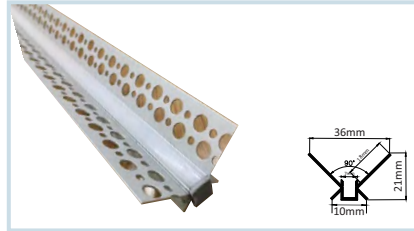

## EMPTY PROFILE - CONCEALED ANTIGLARE PROFILES

**HLL-1122 : CONCEALED BODY - FULL SET**  
STANDARD LENGTH : 3MTR  
SIZE : 32xD13mm / CUT-OUT : 10xD11mm

**HLL-1124 : CONCEALED BODY - FULL SET**  
STANDARD LENGTH : 2MTR  
SIZE : 47xD9mm / CUT-OUT : 7xD7mm

**HLL-1126 : CONCEALED BODY - FULL SET**  
STANDARD LENGTH : 2MTR  
SIZE : 73xD16mm / CUT-OUT : 31xD14mm

**HLL-1128 : CONCEALED BODY - FULL SET**  
STANDARD LENGTH : 2MTR  
SIZE : 95xD32mm / CUT-OUT : 35xD30mm