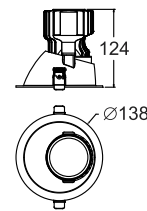

LED RECESSED DOWNLIGHT - COB'S

F22