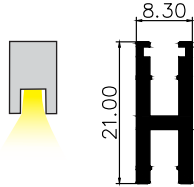

1WAY

SIZE : 8.30MM X 21MM

Aluminium Extrusion
3W/ft.
BRIDGELUX
SMD LED 2835 (0.2W)
36 LED /ft
3000K/4000K/6500K
150Lumens/ft.
12V(Constant Voltage)
MAX LENGTH 8FT.

HLL-1188 (8MM)