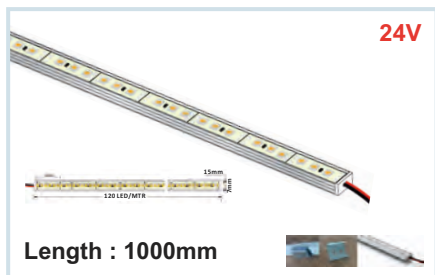

LED RIGID STRIP LIGHT (IP65)

HLO-7020 (9.6W/Mtr)
Size : 15x7mm x L1004mm