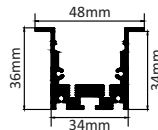

SIZE : 48MM x 36MM
CUT-OUT : 34MM