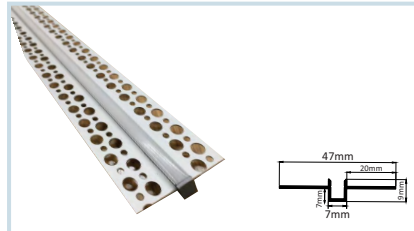

HLL-1124 : CONCEALED BODY - FULL SET
STANDARD LENGTH : 2MTR
SIZE : 47xD9mm / CUT-OUT : 7xD7mm