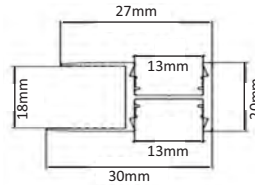

LED PROFILE LIGHT - CABINET AND SELF PROFILE LIGHTS

SIZE : 30MM X 20MM