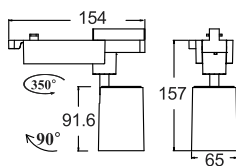

LED TRACK LIGHT

LH

Body Colour Available : White / Black

Professional Glareproof Photomask Options

LH

Body Colour Available : White / Black

Professional Glareproof Photomask Options

LH

Body Colour Available : White / Black

Professional Glareproof Photomask Options

LH

Body Colour Available : White / Black