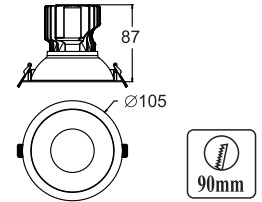

LED RECESSED DOWNLIGHT - COB'S

F11