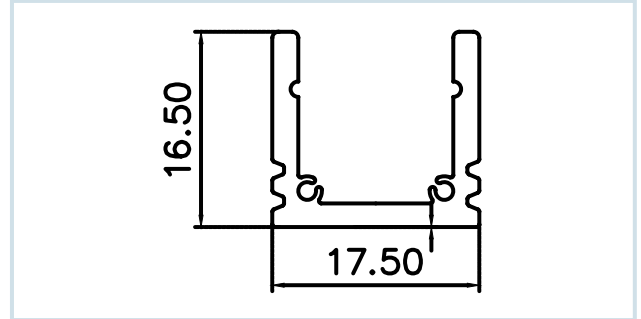

LED IP RATING PROFILE WITH SINGLE LENS - (IP65)

Degree: 10 to 60°

HLO-6974 (5W to 20W/mtr)
Size : 17.50x16.50mm
Max Length: 8FT

LED IP RATING PROFILE WITH LINEAR LENS - (IP65)

Degree: 15 to 30°
lens size: 200mm

HLO-6976 (5W to 20W/mtr)
Size : 17.50X16.50mm
Max Length: 8FT

Degree: 30 to 60°
lens size: 500mm

HLO-6978 (10W to 20W/mtr)
Size : 26x30.50mm
Max Length: 8FT