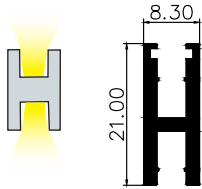

Elite Series

**ALL PROFILES AVAILABLE IN
WHITE & BLACK POWDER COATING**

LED PROFILE LIGHT - SLIM LINE 1 WAY SUSPENDED PROFILES

NEW

1WAY

SIZE : 8.30MM X 21MM

Aluminium Extrusion
3W/ft.
BRIDGELUX
SMD LED 2835 (0.2W)
36 LED /ft
3000K/4000K/6500K
150Lumens/ft.
12V(Constant Voltage)
MAX LENGTH 8FT.

HLL-1188 (8MM)

LED PROFILE LIGHT - SLIM LINE 2 WAY SUSPENDED PROFILES

NEW

2WAY

SIZE : 8.30MM X 21MM

Aluminium Extrusion
6W/ft.
BRIDGELUX
SMD LED 2835 (0.2W)
36 LED /ft
3000K/4000K/6500K
300Lumens/ft.
12V (Constant Voltage)
MAX LENGTH 8FT.

HLL-1190 (32MM)