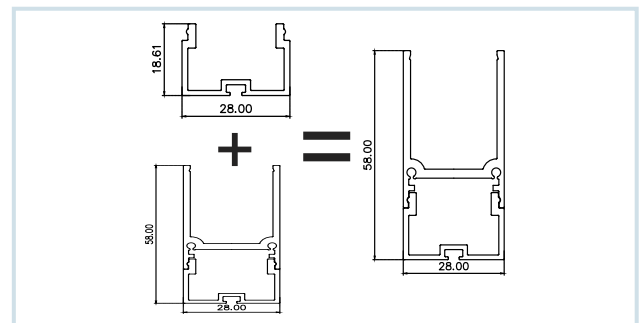

LED IP RATING PROFILE LIGHT - (IP65) (Without Driver)

Size : 20x30.65mm

Max Length: 8FT

Size : 25x35.58mm

Max Length: 8FT

Size : 28x58mm

Max Length: 8FT