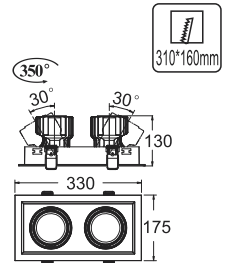

LED RECESSED DOWNLIGHT - COB'S

LH

LH

F29

LH