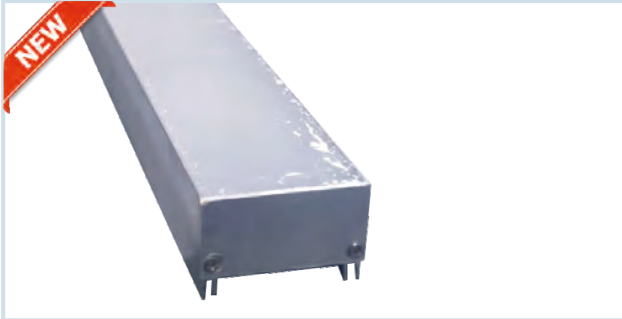

LED IP RATING PROFILE LIGHT - (IP65) (Without Driver)

HLO-6968 (15W to 30W/mtr)

Size : 40mmx30mm

Max Length: 8FT