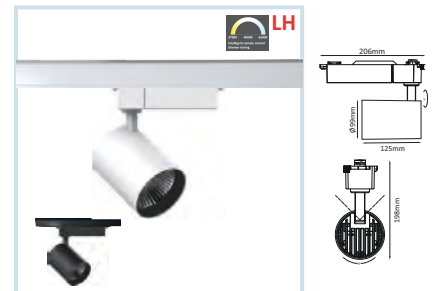

HLT-4076 (35W / 40W)
Body Colour Available : White / Black