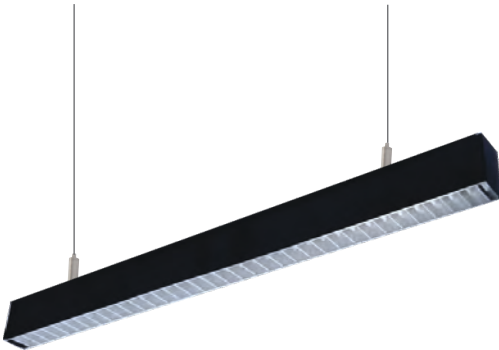

Elite Series

**ALL PROFILES AVAILABLE IN
WHITE & BLACK POWDER COATING**

LED PROFILE LIGHT - SUSPENDED LOWER ANTI-GLARE PROFILES

SIZE : 45MM X 72MM

Aluminium Extrusion
10W/ft.
BRIDGELUX / EDISON 2835 LED,
55LED (0.2W) /ft.
3000K/4000K/6500K
RGB+CCT TUNABLE (BLUE TOOTH)
1200Lumens/ft.
40V, 1mA (2FT.)
IN-BUILT DRIVER
MAX LENGTH 2FT / 4FT / 6FT / 8FT.