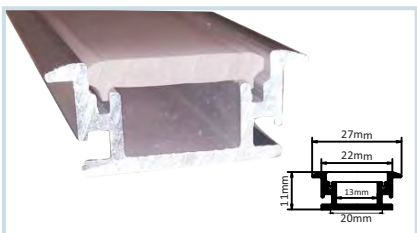

EMPTY PROFILE - CONCEALED GROUND FLOORING WALK OVER PROFILES

HLL-1074 : CONCELED BODY FULL SET
STANDARD LENGTH : 3MTR
SIZE : 27xD11mm / CUT-OUT : 20xD8mm