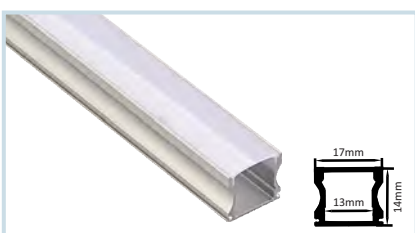

HLL-1000 : SURFACE BODY - FULL SET  
STANDARD LENGTH : 2MTR  
SIZE : 15x9mm

HLL-1001 : SURFACE BODY - FULL SET  
STANDARD LENGTH : 2MTR  
SIZE : 10x15mm

(Thickness 1.2mm)  
**(HEAVY WEIGHT)**  
HLL-1005 : SURFACE BODY - FULL SET  
STANDARD LENGTH : 2MTR  
SIZE : 17x7mm