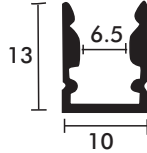

LED PROFILE LIGHT - SURFACE WITH FROSTED LENSE PROFILE LIGHT

SIZE : 13MM X 10MM

Aluminium Extrusion
5W/ft.
BRIDGELUX / EDISON
SMD LED 2835 (0.2W)
88 LED /ft
3000K/4000K/6500K
400 Lumens/ft.
40V (Constant Voltage)
MAX LENGTH 8FT.

HLL-1294 (9.55MM)