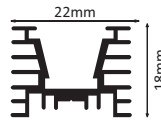

LED PROFILE LIGHT - SURFACE WITH DIFFUSER PROFILES

SIZE : 22MM X 18MM