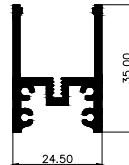

SURFACE

SIZE : 24.50MM X 35MM

TUNABLE DIMMABLE