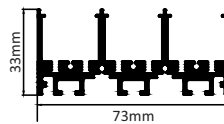

SURFACE

SIZE : 73MM X 33MM