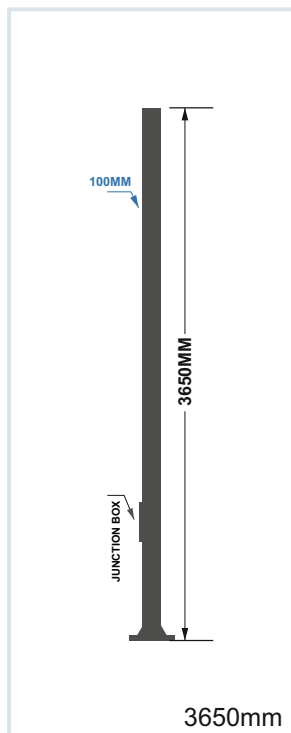

HLO-5047 (30W/45W)

Size : Ø75mm & Ø100mm

Pole Size Available : 2.5Mtr / 3Mtr / 4Mtr / 5Mtr / 6Mtr As on Request

2500mm

TYPES OF POLE  
Size : Ø75xH2500mm

3000mm

TYPES OF POLE  
Size : Ø75xH3000mm

3650mm