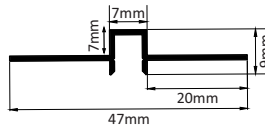

SIZE : 47MM X 9MM
CUT-OUT : 7MM X 7MM(DEPTH)

Aluminium Extrusion
3W/ft.
BRIDGELUX / EDISON
SMD LED 2835 (0.2W)
39 LED /ft
3000K/4000K/6500K
240 Lumens/ft.
12V (Constant Voltage)
MAX LENGTH 8FT.

HLL-1384 (47MM)