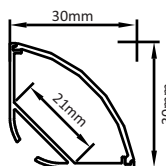

LED PROFILE LIGHT - CORNER SURFACE PROFILES