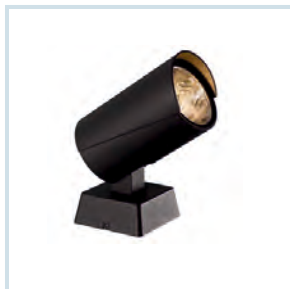

HLO-5921 (12W)
Size : Ø90x173x139mm