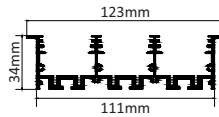

SIZE : 123MM x 34MM
Cut-Out : 111mm

Aluminium Extrusion
30W/ft.(LENGTH 270mm.)
BRIDGELUX / OSRAM 3030
10LED 1W. LED2835 156LED/FT.
(0.2W)
3000K/4000K/6500K
600Lumens/ft.
12V Constant Current
MAX LENGTH 2FT / 4FT / 6FT / 8FT.

HLL-1642 (123MM TRIMLESS)