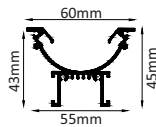

SIZE : 60MM X 45MM
CUT-OUT : 55MM X 43MM(DEPTH)

Aluminium Extrusion
15W/ft.
BRIDGELUX / EDISON
SMD LED 4014 (0.2W)
36 LED /ft
3000K/4000K/6500K
500Lumens/ft.
12V (Constant Voltage)
MAX LENGTH 2FT/4FT/6FT/8FT.

HLL-1360 (60MM)