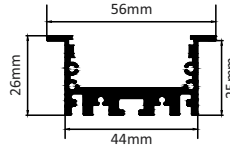

CONCEALED

SIZE : 56MM x 26MM
CUT-OUT : 44MM

TUNABLE DIMMABLE

Intelligent remote control
dimmer toning

Aluminium Extrusion
10W/ft.
BRIDGELUX/OSRAM 1W
12LED 3030/ft
36LED 2835 (0.2W)/ft
3000K/4000K/6500K
600Lumens/ft.
12VConstant Voltage /CC
MAX LENGTH 2FT / 4FT / 6FT / 8FT.