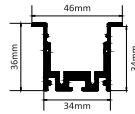

CONCEALED

SIZE : 46MM x 36MM
CUT-OUT : 34MMX34MM