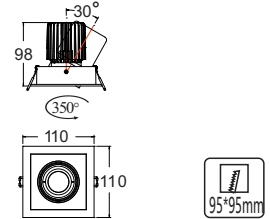

LH

HLR-2609 (2x15W)
Size : 205x110x98mm
Cut-Out : 190x95mm