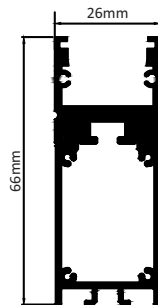

HANGING

SIZE : 26MM X 66MM

Aluminium Extrusion
9W/ft.
BRIDGELUX / OSRAM 1W 6LED
LED3030 LED 2835 39LED/FT
3000K/4000K/6500K
700Lumens/ft.
CONSTANT CURRENT
IN-BUILT DRIVER
NEAR MAX LENGTH 2FT / 4FT / 6FT / 8FT.

HLL-1467 (26MM SUSPENDED)