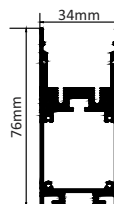

HANGING

SIZE : 34MM X 76MM