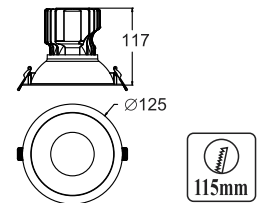

LED RECESSED DOWNLIGHT - COB'S

F21