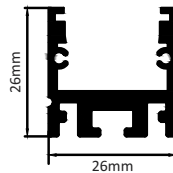

SURFACE

SIZE : 26MM X 26MM