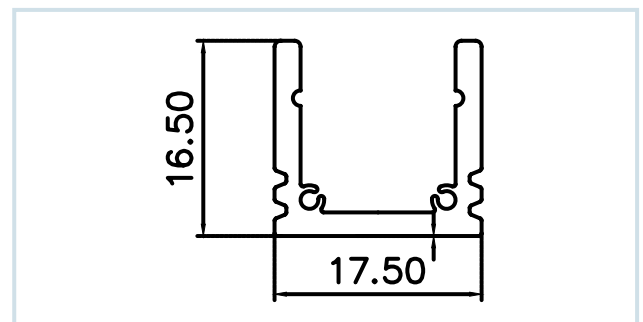

Size : 15x12.40mm

Max Length: 8FT

HLO-6954 (5W to 20W/mtr)