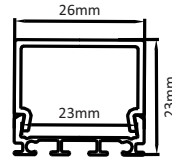

LED PROFILE LIGHT - 3 SIDE ACRYLIC SURFACE PROFILES

SIZE : 26MM X 23MM

HLL-1266 (26MM)