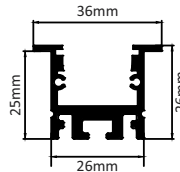

CONCEALED

SIZE : 36MM x 26MM
CUT-OUT : 26MM