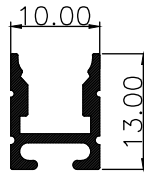

SIZE : 10MM X 13MM

Aluminium Extrusion
5W/ft.
BRIDGELUX LED,2535
36LED (0.2W)/ft.
3000K/4000K/6500K
400Lumens/ft.
12V (Constant Voltage)(2FT)
MAX LENGTH 2FT / 4FT / 6FT / 8FT.

HLL-1678 (10MM SUSPENDED)