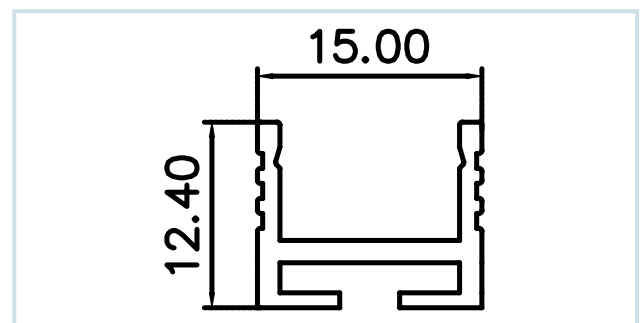

Size : 10x6mm

Max Length: 8FT

HLO-6952 (5W to 20W/mtr)