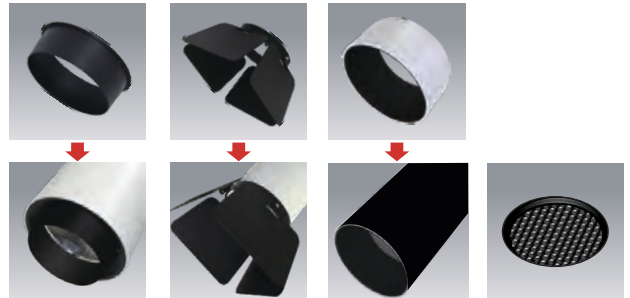

Professional Glareproof Photomask Options

Model : T-22

Model : T-23

Model : T-21

Model : T-24