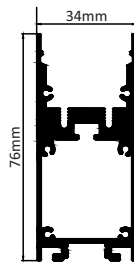

### HANGING

SIZE : 34MM X 76MM

Aluminium Extrusion  
10W/ft  
BRIDGELUX/OSRAM 1W  
10LED 3030/ft  
3000K/4000K/6500K  
RGB+CCT TUNABLE (BLUE TOOTH)  
600Lumens/ft.  
40W Constant Current  
MAX LENGTH 2FT / 4FT / 6FT / 8FT.