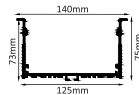

SIZE : 140MM X 75MM
CUT-OUT : 125MM X 738MM(DEPTH)

HLL-1330(140MM)