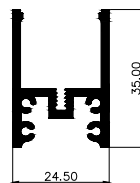

Elite Series

**ALL PROFILES AVAILABLE IN
WHITE & BLACK POWDER COATING**

LED PROFILE LIGHT - CONCEALED / SURFACE / SUSPENDED PROFILES

Length as per laser dimension

CONCEALED

SIZE : 32.29MM x 28MM
CUT-OUT : 24.50MM

TUNABLE DIMMABLE

Intelligent remote control
dimmer toning
Aluminium Extrusion
10W/ft.
BRIDGELUX/OSRAM 1W
18LED 3030/ft
3000K/4000K/6500K
800Lumens/ft.
40V Constant Current
MAX LENGTH 2FT / 4FT / 6FT / 8FT
40V.500mA(2ft).

Without Driver

HLL-1521 (32MM CONCEALED)

Length as per laser dimension

SURFACE

SIZE : 24.50MM X 35MM

TUNABLE DIMMABLE

Intelligent remote control
dimmer toning
Aluminium Extrusion
10W/ft.
BRIDGELUX/OSRAM 1W
18LED 3030/ft
3000K/4000K/6500K
800Lumens/ft.
40V Constant Current
MAX LENGTH 2FT / 4FT / 6FT / 8FT.
40V.500mA(2ft).

Without Driver

HLL-1522 (24MM SURFACE)

Length as per laser dimension
IN BUILT DRIVER OPTION

HANGING

SIZE : 24.50MM X 35MM

TUNABLE DIMMABLE

Intelligent remote control
dimmer toning
Aluminium Extrusion
10W/ft.
BRIDGELUX/OSRAM 1W
18LED 3030/ft
3000K/4000K/6500K
800Lumens/ft.
Constant Voltage/CC
MAX LENGTH 2FT / 4FT / 6FT / 8FT.
40V.500mA(2ft).

Without Driver

HLL-1523 (24MM SUSPENDED)