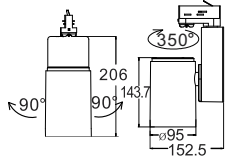

LED TRACK LIGHT

LH

Body Colour Available : White / Black

Professional Glareproof Photomask Options

LH

Body Colour Available : White / Black

Professional Glareproof Photomask Options

LH

Body Colour Available : White / Black

Professional Glareproof Photomask Options

LH

Body Colour Available : White / Black