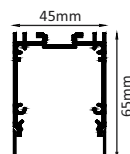

LED PROFILE LIGHT - 3SIDE ACRYLIC SUSPENDED PROFILES

SIZE : 45MM X 65MM

HLL-1736 (45MM SUSPENDED)