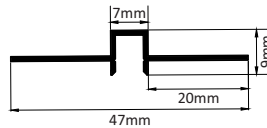

LED PROFILE LIGHT - TRIMLESS CONCEALED PROFILES

SIZE : 47MM X 9MM
CUT-OUT : 7MM

Aluminium Extrusion
5W/ft.
BRIDGELUX / EDISON
SMD LED 2835 (0.2W)
39 LED /ft
3000K/4000K/6500K
240Lumens/ft.
12V(Constant Voltage)
MAX LENGTH 8FT.

HLL-1398 (47MM)