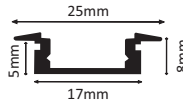

LED PROFILE LIGHT - CONCEALED CABINET WITH IR SENSOR

SIZE : 25MM X 8MM
CUT-OUT : 17MM X 5MM(DEPTH)

Aluminium Extrusion
5W/ft.
BRIDGELUX / EDISON
SMD LED 2835 (0.2W)
39 LED /ft
3000K/4000K/6500K
400Lumens/ft.
12V (Constant Voltage)
N BUILT SENSOR 60W(12V/24V)
MAX LENGTH 8FT.

HLL-1345 (25MM)