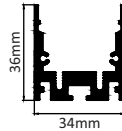

SURFACE

SIZE : 34MM X 36MM