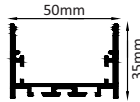

HLL-1220 (40MM)

SIZE : 50MM X 35MM

Intelligent remote control  
dimmer toning

Aluminium Extrusion  
10W/ft.  
BRIDGELUX / EDISON  
SMD LED 2835 (0.2W)  
78 LED /ft  
3000K/4000K/6500K  
RGB+CCT TUNABLE (BLUE TOOTH)  
800Lumens/ft.  
12V (constant Voltage)  
MAX LENGTH 8FT.