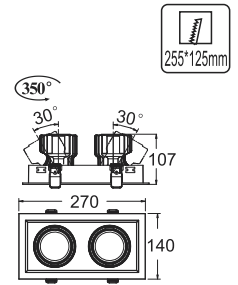

LED RECESSED DOWNLIGHT - COB'S

F19