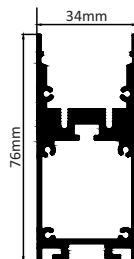

HANGING

SIZE : 34MM X 76MM

Aluminium Extrusion
9W/ft
BRIDGELUX/OSRAM 1W
5LED 3030/ft
39LED 2835 (0.2W)/ft
3000K/4000K/6500K
RGB+CCT TUNABLE(ⓇBLUE TOOTH)
400Lumens/ft.
12V Constant Voltage/CC
MAX LENGTH / 8FT.