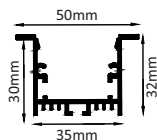

SIZE : 50MM X 32MM
CUT-OUT : 35MM X 30MM(DEPTH)