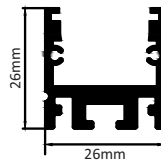

SURFACE

SIZE : 26MM X 26MM