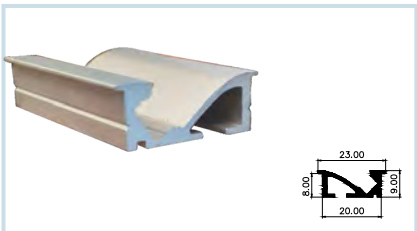

EMPTY PROFILE - CONCEALED GROUND FLOORING WALK OVER PROFILES

HLL-1076 : CONCELED BODY FULL SET
STANDARD LENGTH : 8FT MIN LENGTH
SIZE : 23xD90mm / CUT-OUT : 20xD8mm