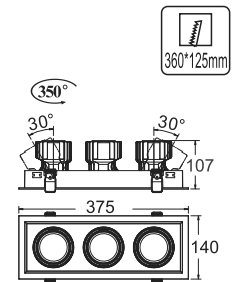

LED RECESSED DOWNLIGHT - COB'S