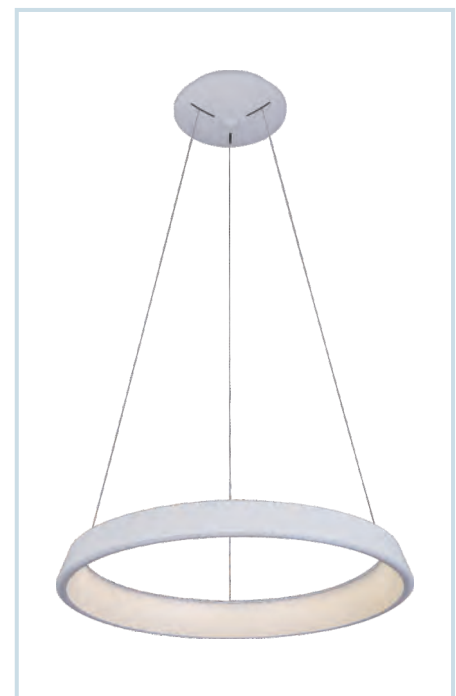

HLA-3850 (36W)
Size : Ø600xH1200mm