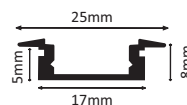

LED PROFILE LIGHT - CONCEALED CABINET WITH TOUCH SENSOR

SIZE : 25MM X 8MM
CUT-OUT : 17MM X 5MM(DEPTH)

Aluminium Extrusion
5W/ft.
BRIDGELUX / EDISON
SMD LED 2835 (0.2W)
39 LED /ft
3000K/4000K/6500K
400Lumens/ft.
12V (Constant Voltage)
IN BUILT SENSOR 60W(12V/24V)
MAX LENGTH 8FT.

HLL-1342 (25MM)