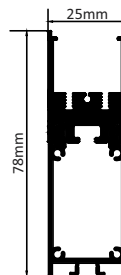

HANGING

SIZE : 25MM X 78MM

Aluminium Extrusion
9W/ft.

BRIDGELUX/OSRAM 1W
5LED 3030/ft
LED2835 39LED/FT. (0.2W)/ft
3000K/4000K/6500K
400Lumens/ft.

12V Constant Voltage (CC)
MAX LENGTH 2FT / 4FT / 6FT / 8FT.

HLL-1500 (25MM SUSPENDED)