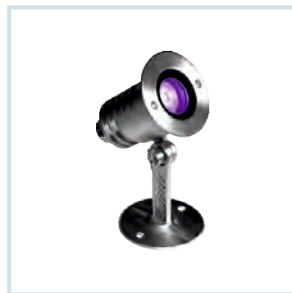

HLO-6502 (3W) - RGB
Size : Ø62x75xH90mm