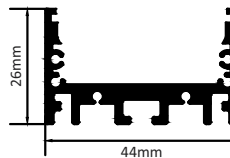

SURFACE

SIZE : 44MM X 26MM

TUNABLE DIMMABLE

Intelligent remote control
dimmer toning

Aluminium Extrusion
10W/ft.
BRIDGELUX/OSRAM 1W
12LED 3030/ft
36LED 2835 (0.2W)/ft
3000K/4000K/6500K
600Lumens/ft.
12VConstant Voltage /CC
MAX LENGTH 2FT / 4FT / 6FT / 8FT.