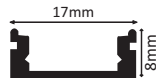

**HLL-1208 (15MM)**

Thikness 1.2mm

SIZE : 17MM X 8MM

**TUNABLE DIMMABLE RGB+ CCT TUNABLE (BLUE TOOTH)**

Intelligent remote control  
dimmer toning

Aluminium Extrusion  
5W/ft.  
BRIDGELUX / EDISON  
SMD LED 2835 (0.2W)  
39 LED /ft  
3000K/4000K/6500K  
RGB+CCT TUNABLE(BLUE TOOTH)  
400Lumens/ft.  
12V (constant Voltage)  
MAX LENGTH 8FT.