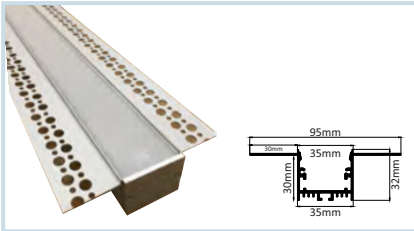

## EMPTY PROFILE - CONCEALED ANTIGLARE PROFILES

**HLL-1122 : CONCEALED BODY - FULL SET**  
STANDARD LENGTH : 3MTR  
SIZE : 32xD13mm / CUT-OUT : 10xD11mm

**HLL-1124 : CONCEALED BODY - FULL SET**  
STANDARD LENGTH : 2MTR  
SIZE : 47xD9mm / CUT-OUT : 7xD7mm

**HLL-1126 : CONCEALED BODY - FULL SET**  
STANDARD LENGTH : 2MTR  
SIZE : 73xD16mm / CUT-OUT : 31xD14mm

**HLL-1128 : CONCEALED BODY - FULL SET**  
STANDARD LENGTH : 2MTR  
SIZE : 95xD32mm / CUT-OUT : 35xD30mm