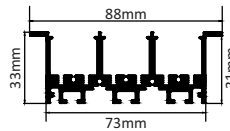

### CONCEALED

SIZE : 88MM x 33MM  
CUT-OUT : 73MM

TUNABLE DIMMABLE

Intelligent remote control  
dimmer toning

Aluminium Extrusion  
12W/ft.  
BRIDGELUX/OSRAM 1W  
15LED 3030/ft  
78LED 2835 (0.2W)/ft  
3000K/4000K/6500K  
700Lumens/ft.  
12V Constant Voltage/CC  
MAX LENGTH 2FT / 4FT / 6FT / 8FT.