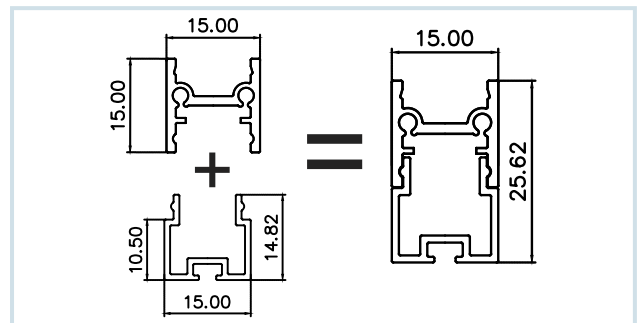

HLO-6960 (5W to 20W/mtr)
Size : 15x30.62mm
Max Length: 8FT