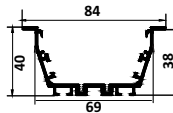

LED PROFILE LIGHT - CONCEALD WITH DIFFUSER PROFILES

SIZE : 84MM X 40MM
CUT-OUT : 69MM X 38MM(DEPTH)

HLL-1326 (84MM)