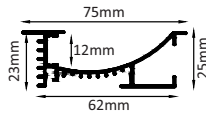

RECESSED WALL-WASHER PROFILE

SIZE : 75MM X 25MM
CUT-OUT : 62MM X 23MM(DEPTH)