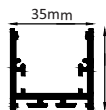

Elite Series

**ALL PROFILES AVAILABLE IN
WHITE & BLACK POWDER COATING**

LED PROFILE LIGHT - SURFACE WITH DIFFUSER PROFILES

SIZE : 22MM X 18MM

Aluminium Extrusion
5W/ft.
BRIDGELUX / EDISON
SMD LED 2835 (0.2W)
39 LED /ft
3000K/4000K/6500K
400Lumens/ft.
12V (Constant Voltage)
MAX LENGTH 8FT.

HLL-1214 (22MM)

SIZE : 25MM X 27MM

TUNABLE DIMMABLE

Intelligent remote control
dimmer toning

Aluminium Extrusion
5W/ft.
BRIDGELUX / EDISON
SMD LED 2835 (0.2W)
39 LED /ft
3000K/4000K/6500K
400Lumens/ft.
12V (constant Voltage)
MAX LENGTH 8FT.

HLL-1216 (25MM)

SIZE : 35MM X 35MM

TUNABLE DIMMABLE RGB+CCT TUNABLE (BLUE TOOTH)

Intelligent remote control
dimmer toning

Aluminium Extrusion
10W/ft.
BRIDGELUX / EDISON
SMD LED 2835 (0.2W)
78 LED /ft
3000K/4000K/6500K
RGB+CCT TUNABLE (BLUE TOOTH)
800Lumens/ft.
12V (constant Voltage)
MAX LENGTH 8FT.

HLL-1218 (35MM)