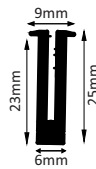

**HLL-1306 (5MM GROOVE LIGHT)**

SIZE : 9MM X 25MM  
CUT-OUT : 6MM X 23MM

Aluminium Extrusion  
3W/ft.  
EVERLITE  
SMD LED 3014(0.2W)  
56 LED /ft  
3000K/4000K/6500K  
120Lumens/ft.  
24V (Constant Voltage)  
MAX LENGTH 8FT.