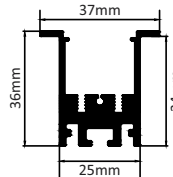

CONCEALED

SIZE : 37MM x 36MM
CUT-OUT : 25MM

Aluminium Extrusion
9W/ft.

BRIDGELUX/OSRAM 1W
5LED 3030/ft
39LED 2835 (0.2W)/ft
3000K/4000K/6500K
400Lumens/ft.

12V Constant Voltage (CC)
MAX LENGTH 2FT / 4FT / 6FT / 8FT.