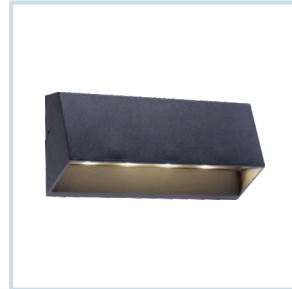

HLO-5553 (4W)
Size : 220x60x100mm