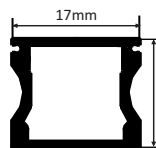

Elite Series

**ALL PROFILES AVAILABLE IN
WHITE & BLACK POWDER COATING**

LED PROFILE LIGHT - SURFACE WITH DIFFUSER PROFILES

SIZE : 15MM X 9MM

TUNABLE DIMMABLE

Intelligent remote control
dimmer toning

Aluminium Extrusion
4W/ft.
BRIDGELUX / EDISON
SMD LED 2835 (0.2W)
72 LED /ft
3000K/4000K/6500K
240Lumens/ft.
12V (constant Voltage)
MAX LENGTH 8FT.

HLL-1208 (15MM)

Thikness 1.2mm

SIZE : 17MM X 8MM

TUNABLE DIMMABLE RGB+ CCT TUNABLE (BLUE TOOTH)

Intelligent remote control
dimmer toning

Aluminium Extrusion
5W/ft.
BRIDGELUX / EDISON
SMD LED 2835 (0.2W)
39 LED /ft
3000K/4000K/6500K
RGB+CCT TUNABLE(BLUE TOOTH)
400Lumens/ft.
12V (constant Voltage)
MAX LENGTH 8FT.

HLL-1210 (17MM)

SIZE : 17MM X 14MM

TUNABLE DIMMABLE RGB+ CCT TUNABLE (BLUE TOOTH)

Intelligent remote control
dimmer toning

Aluminium Extrusion
5W/ft.
BRIDGELUX / EDISON
SMD LED 2835 (0.2W)
39 LED /ft
3000K/4000K/6500K
RGB+CCT TUNABLE(BLUE TOOTH)
400Lumens/ft.
12V (constant Voltage)
MAX LENGTH 8FT.

HLL-1212 (17MM)