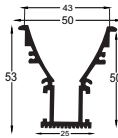

**DEEP ANTI-GLARE RECESSED PROFILE  
WITH SLIM RIM**

SIZE : 50MM X 53MM  
CUT-OUT : 43MM X 50MM(DEPTH)

**HLL-1356 (50MM)**

Intelligent remote control dimmer toning

Aluminium Extrusion  
10W/ft.  
BRIDGELUX / EDISON  
SMD LED 2835 (0.2W)  
39 LED /ft  
3000K/4000K/6500K  
800Lumens/ft.  
12V (Constant Voltage)  
MAX LENGTH 8FT.