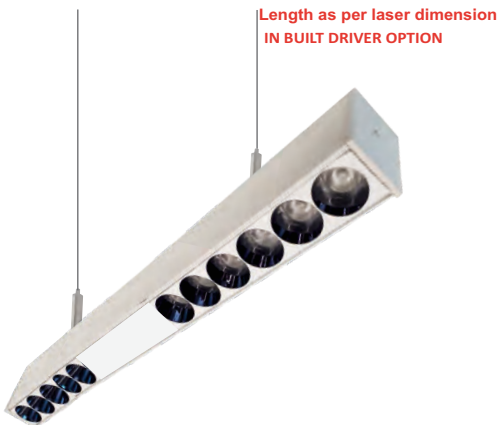

HLL-1527 (24MM SUSPENDED)

SURFACE

SIZE : 24.50MM X 35MM

TUNABLE DIMMABLE

Intelligent remote control
dimmer toning
Aluminium Extrusion
10W/ft.
BRIDGELUX/OSRAM 1W
18LED 3030/ft
3000K/4000K/6500K
800Lumens/ft.
40V Constant Current
MAX LENGTH 2FT / 4FT / 6FT / 8FT.
40V.500mA(2ft).

Without Driver

HLL-1525 (24MM SURFACE)