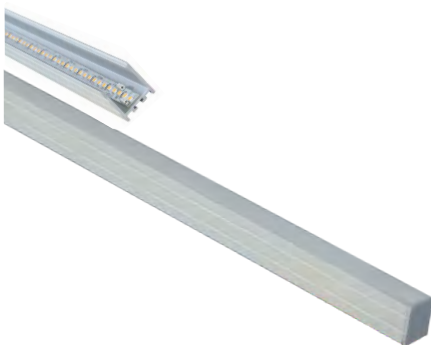

**HLL-1202 (7MM)**

SIZE : 10MM X 6MM

Aluminium Extrusion  
3W/ft.  
BRIDGELUX / EDISON  
SMD LED 2835 (0.2W)  
39 LED /ft  
3000K/4000K/6500K  
240Lumens/ft.  
12V (Constant Voltage)  
MAX LENGTH 8FT.

**HLL-1204 (10MM)**