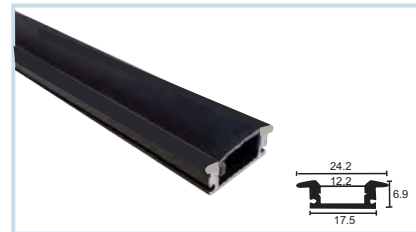

HLL-1066 : CONCEALED BODY - FULL SET
STANDARD LENGTH : 3MTR
SIZE : 24xD7mm / CUT-OUT : 17mm