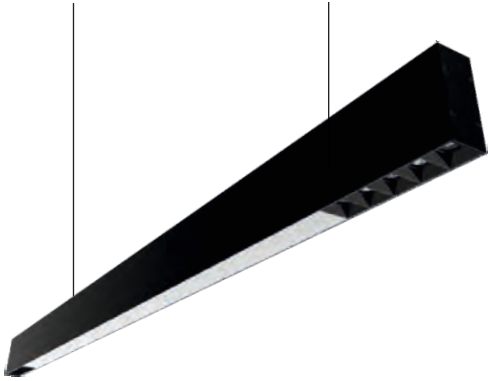

Elite Series

**ALL PROFILES AVAILABLE IN
WHITE & BLACK POWDER COATING**

LED PROFILE LIGHT - LED LINEAR PROFILE

SIZE : 45MM X 65MM

36W/4ft.
EVERLITE/OSRAM LED 2835, 0.2W LED,
3030 1W LED
3000K/4000K/6500K
120LM/ft.
40V CONSTANT CURRENT
MAX LENGTH 4FT / 8FT.
IN-BUILT DRIVER

HLL-1778 (45MM SUSPENDED)