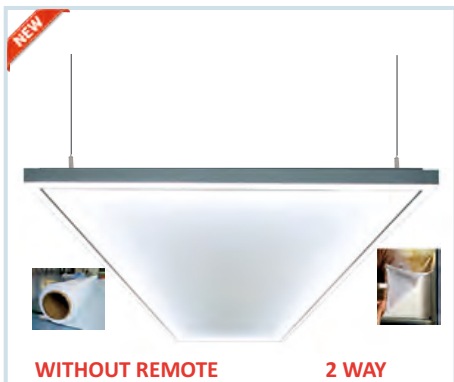

HLL-1980 (80W)
Aluminium Extrusion
BRIDGELUX 2835 LED, 1W WITH LENS
3000K/4000K/6500K
SIZE: 1200X1200mm,H-70mm

NEW

WITHOUT REMOTE

2 WAY

HLL-1992 (100W)
Aluminium Extrusion
BRIDGELUX 2835 LED, 1W WITH LENS.
3000K/4000K/6500K
SIZE: 1800X1200mm,H-70mm