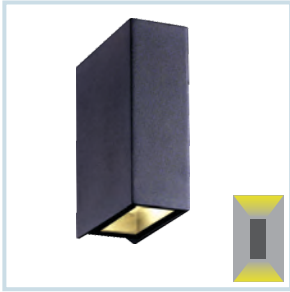

LED SURFACE WALL LIGHT (IP54 & IP65)

HLO-5359 (2x3W)
Size : 43x90x125mm