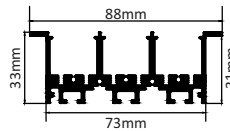

CONCEALED

SIZE : 88MM x 33MM
CUT-OUT : 73MM