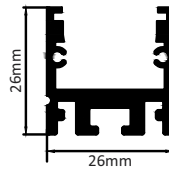

SURFACE

SIZE : 26MM X 26MM