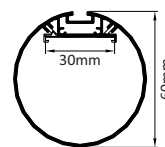

LED PROFILE LIGHT - ROUND SUSPENDED PROFILES

SIZE : Ø60MM