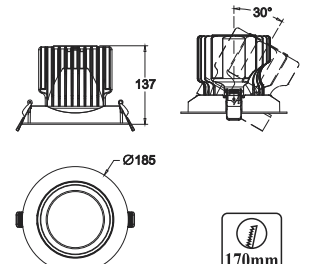

LED RECESSED DOWNLIGHT - COB'S