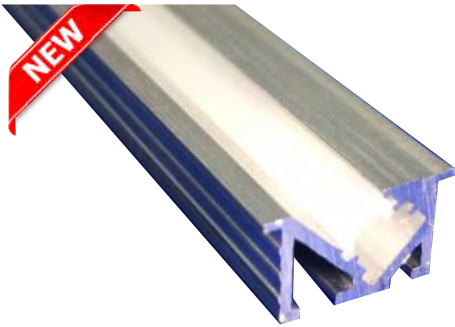

LED PROFILE LIGHT - CONCEALED WALL WASHER PROFILES

TUNABLE DIMMABLE

Intelligent remote control
dimmer toning

SIZE : 15.7MM X 8.6MM
CUT-OUT : 13.2MM)

Aluminium Extrusion
5W/ft.
BRIDGELUX / EDISON
SMD LED 2835 (0.2W)
39 LED /ft
3000K/4000K/6500K
400Lumens/ft.
12V (Constant Voltage)
MAX LENGTH 8FT.

HLL-1361 (15MM)