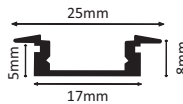

LED PROFILE LIGHT - CONCEALED CABINET WITH MOTION SENSOR

SIZE : 25MM X 8MM
CUT-OUT : 17MM X 5MM(DEPTH)

Aluminium Extrusion
5W/ft.
BRIDGELUX / EDISON
SMD LED 2835 (0.2W)
39 LED /ft
3000K/4000K/6500K
400Lumens/ft.
12V(Constant Voltage)
IN BUILT SENSOR 96W(12V/24V)
MAX LENGTH 8FT.

HLL-1348 (25MM)