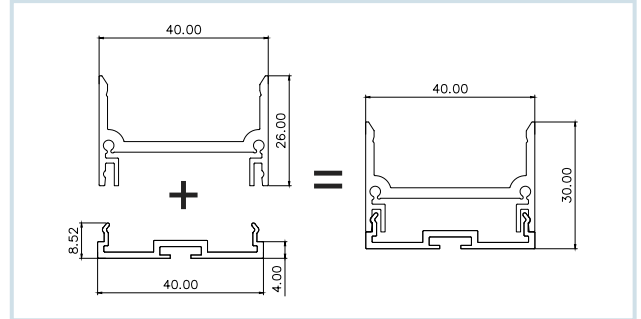

LED IP RATING PROFILE LIGHT - (IP65) (Without Driver)

HLO-6968 (15W to 30W/mtr)

Size : 40mmx30mm

Max Length: 8FT