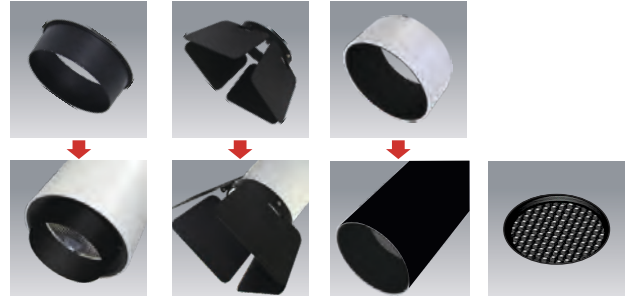

## LED TRACK LIGHT

HLT-4034 (25W)

Body Colour Available : White / Black

Professional Glareproof Photomask Options

Model : T-12

Model : T-13

Model : T-11

Model : T-14