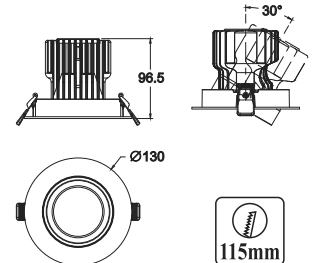

LED RECESSED DOWNLIGHT - COB'S

F23