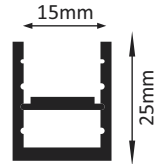

LED PROFILE LIGHT - SUSPENDED PROFILES

SIZE : 15MM x 25MM

5W/FT.
BRIDGELUX /EDISON 2835 LED
25LED (0.2W)/ft
3000K/4000K/6500K
96V, 110mA (2FT)
600Lumens/ft.
40V(Constant Current)
MAX LENGTH 2FT/4FT/6FT/8FT

HLL-1682(15MM)