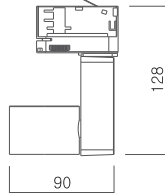

HLT-4009 (18W)

Body Colour Available : White / Black