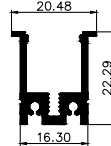

Elite Series

**ALL PROFILES AVAILABLE IN
WHITE & BLACK POWDER COATING**

LED PROFILE LIGHT - MICRO MINI LASER CONCEALED / SURFACE / SUSPENDED PROFILES (UGR 16)

LENS: 20°
Length as per laser dimension

CONCEALED

SIZE : 20.48MM x 22.29MM
CUT-OUT : 16.30MM

TUNABLE DIMMABLE

Intelligent remote control
dimmer toning

Aluminium Extrusion
5W/ft.
BRIDGELUX/OSRAM 1W
3030 18LED
3000K/4000K/6500K
400Lumens/ft.
40V (Constant Current)
NEAR MAX LENGTH 2FT / 4FT / 6FT / 8FT.

HLL-1443 (36MM CONCEALED)

LENS: 20°
Length as per laser dimension

SURFACE

SIZE : 16.30MM X 30MM

TUNABLE DIMMABLE

Intelligent remote control
dimmer toning

Aluminium Extrusion
5W/ft.
BRIDGELUX/OSRAM 1W 3030LED
18LED/ft.
3000K/4000K/6500K
400Lumens/ft.
12V (Constant Current)
NEAR MAX LENGTH 2FT / 4FT / 6FT / 8FT.

HLL-1445(16MM SURFACE)

LENS: 20°
Length as per laser dimension

HANGING

SIZE : 26MM X 66MM

Aluminium Extrusion
5W/ft.
BRIDGELUX/OSRAM 1W 3030LED
18LED/ft.
3000K/4000K/6500K
400Lumens/ft.
12V (Constant Current)
IN-BUILT DRIVER
NEAR MAX LENGTH 2FT / 4FT / 6FT / 8FT.
40V, 500mA (2ft.)

HLL-1448 (16MM SUSPENDED)