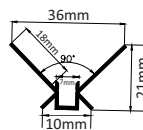

SIZE : 95MM X 62MM  
CUT-OUT : 35MM X 60MM(DEPTH)

**HLL-1390 (95MM)**

Intelligent remote control  
dimmer toning

Aluminium Extrusion  
10W/ft.  
BRIDGELUX / EDISON  
SMD LED 2835 (0.2W)  
55 LED /ft  
3000K/4000K/6500K  
800Lumens/ft.  
12V (Constant Voltage)  
**Driver in built**  
MAX LENGTH 2FT/4FT/6FT/8FT.