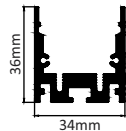

SIZE : 34MM X 36MM