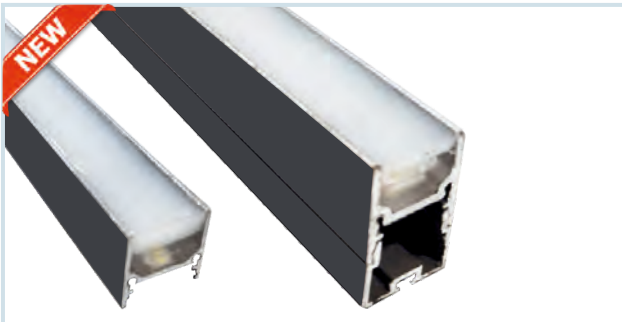

HLO-6964 (10W to 30W/mtr)

Size : 25x35.58mm

Max Length: 8FT