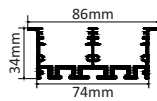

**LED PROFILE LIGHT - CONCEALED ONE WAY & TWO WAY PROFILES
(WALL WASHER REFLECTOR UGR LESS THAN 19)**