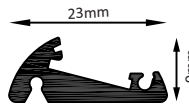

## LED PROFILE LIGHT - CORNER SURFACE PROFILES

ANGULAR CURTAIN PROFILE LIGHT

SIZE : 23MM X 9MM

Intelligent remote control  
dimmer toning

Aluminium Extrusion  
5W/ft.  
BRIDGELUX / EDISON  
SMD LED 2835 (0.2W)  
39 LED /ft  
3000K/4000K/6500K  
RGB+CCT TUNABLE (BLUE TOOTH)  
400Lumens/ft.  
12V (Constant Voltage)  
MAX LENGTH 8FT.