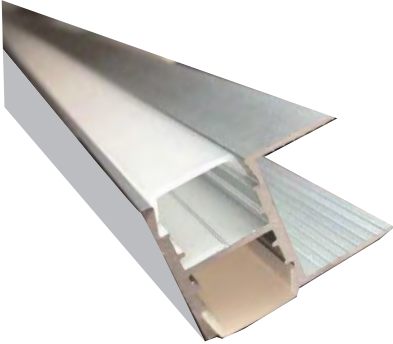

Elite Series

**ALL PROFILES AVAILABLE IN
WHITE & BLACK POWDER COATING**

LED PROFILE LIGHT - CABINET AND SELF PROFILE LIGHTS

SIZE : 30MM X 20MM