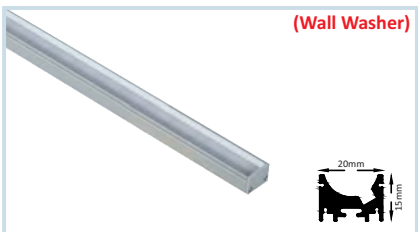

EMPTY PROFILE - SURFACE CORNER PROFILES

HLL-1027: SURFACE BODY - FULL SET
STANDARD LENGTH : 2MTR
SIZE : 20x15mm