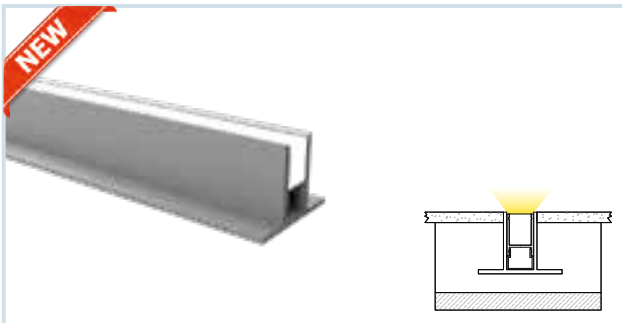

LED IP RATING PROFILE LINEAR SURFACE BURIAL LIGHT - (IP65)

HLO-7088 (5W to 40W/mtr)

Size : 29x60mm

Max Length: 8FT