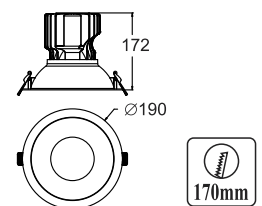

LED RECESSED DOWNLIGHT - COB'S