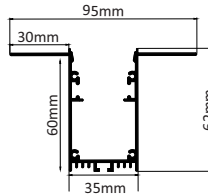

SIZE : 95MM X 62MM  
CUT-OUT : 35MM X 60MM(DEPTH)

**HLL-1390 (95MM)**

Intelligent remote control  
dimmer toning

Aluminium Extrusion  
10W/ft.  
BRIDGELUX / EDISON  
SMD LED 2835 (0.2W)  
55 LED /ft  
3000K/4000K/6500K  
800Lumens/ft.  
12V (Constant Voltage)  
**Driver in built**  
MAX LENGTH 2FT/4FT/6FT/8FT.