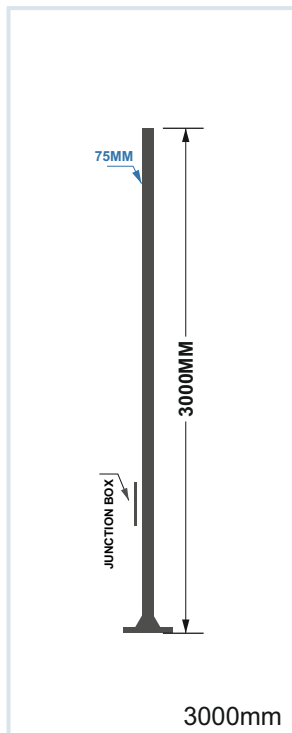

HLO-5047 (30W/45W)

Size : Ø75mm & Ø100mm

Pole Size Available : 2.5Mtr / 3Mtr / 4Mtr / 5Mtr / 6Mtr As on Request

2500mm

TYPES OF POLE  
Size : Ø75xH2500mm

3000mm

TYPES OF POLE  
Size : Ø75xH3000mm

3650mm