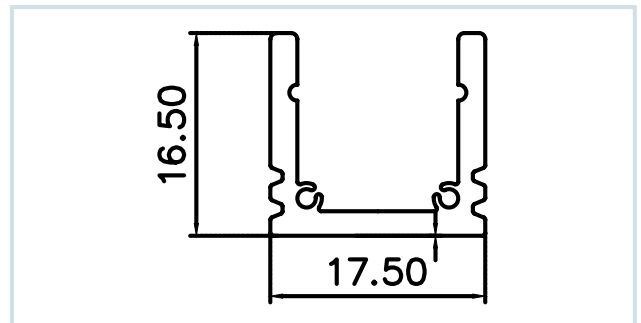

Degree: 30 to 60°
lens size: 500mm

HLO-6978 (10W to 20W/mtr)
Size : 26x30.50mm
Max Length: 8FT