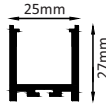

Elite Series

**ALL PROFILES AVAILABLE IN
WHITE & BLACK POWDER COATING**

LED PROFILE LIGHT - SURFACE WITH DIFFUSER PROFILES

SIZE : 22MM X 18MM

Aluminium Extrusion
5W/ft.
BRIDGELUX / EDISON
SMD LED 2835 (0.2W)
39 LED /ft
3000K/4000K/6500K
400Lumens/ft.
12V (Constant Voltage)
MAX LENGTH 8FT.

HLL-1214 (22MM)

SIZE : 25MM X 27MM

TUNABLE DIMMABLE

Intelligent remote control
dimmer toning

Aluminium Extrusion
5W/ft.
BRIDGELUX / EDISON
SMD LED 2835 (0.2W)
39 LED /ft
3000K/4000K/6500K
400Lumens/ft.
12V (constant Voltage)
MAX LENGTH 8FT.

HLL-1216 (25MM)

SIZE : 35MM X 35MM

TUNABLE DIMMABLE RGB+CCT TUNABLE (BLUE TOOTH)

Intelligent remote control
dimmer toning

Aluminium Extrusion
10W/ft.
BRIDGELUX / EDISON
SMD LED 2835 (0.2W)
78 LED /ft
3000K/4000K/6500K
RGB+CCT TUNABLE (BLUE TOOTH)
800Lumens/ft.
12V (constant Voltage)
MAX LENGTH 8FT.

HLL-1218 (35MM)