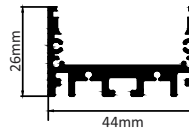

SURFACE

SIZE : 44MM X 26MM