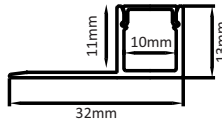

SIZE : 32MM X 13MM
CUT-OUT : 10MM X 11MM(DEPTH)

Aluminium Extrusion
5W/ft.
BRIDGELUX / EDISON
SMD LED 2835 (0.2W)
39 LED /ft
3000K/4000K/6500K
400 Lumens/ft.
12V (Constant Voltage)
MAX LENGTH 8FT.

HLL-1382 (32MM)