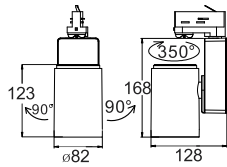

LED TRACK LIGHT

LH

Body Colour Available : White / Black

Professional Glareproof Photomask Options

LH

Body Colour Available : White / Black

Professional Glareproof Photomask Options

LH

Body Colour Available : White / Black

Professional Glareproof Photomask Options

LH

Body Colour Available : White / Black