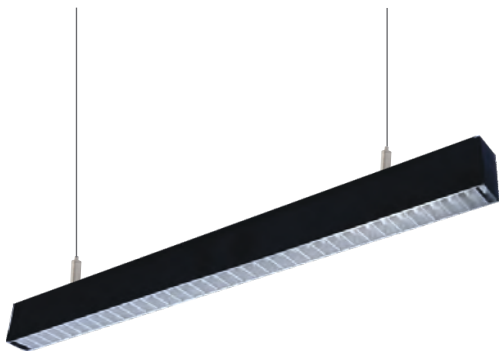

## LED PROFILE LIGHT - SUSPENDED LOWER ANTI-GLARE PROFILES

SIZE : 45MM X 72MM

**HLL-1730 (45MM SUSPENDED)**

Aluminium Extrusion  
10W/ft.  
BRIDGELUX / EDISON 2835 LED,  
55LED (0.2W) /ft.  
3000K/4000K/6500K  
RGB+CCT TUNABLE (BLUE TOOTH)  
1200Lumens/ft.  
40V, 1mA (2FT.)  
**IN-BUILT DRIVER**  
MAX LENGTH 2FT / 4FT / 6FT / 8FT.