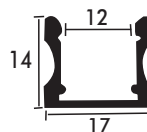

SIZE : 17 MM X 14 MM

Aluminium Extrusion
5W/ft.
BRIDGELUX / EDISON
SMD LED 2835 (0.2W)
88 LED /ft
3000K/4000K/6500K
400 Lumens/ft.
40V (Constant Voltage)
MAX LENGTH 8FT.

HLL-1298(17MM)