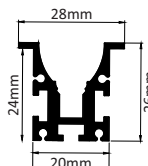

LED PROFILE LIGHT - CONCEALED ANTIGLARE PROFILES

SIZE : 28MM X 26MM
CUT-OUT : 20MM X 24MM(DEPTH)