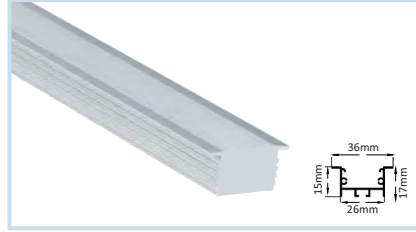

HLL-1060 : CONCEALED BODY - FULL SET
STANDARD LENGTH : 2MTR
SIZE : 36xD17mm / CUT-OUT : 26xD15mm