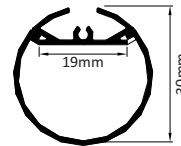

LED PROFILE LIGHT - ROUND SUSPENDED PROFILES

SIZE : Ø30MM

Aluminium Extrusion
5W/ft.
BRIDGELUX / EDISON 2835 LED,
55LED (0.2W)/ft.
3000K/4000K/6500K
RGB+CCT TUNABLE (BLUE TOOTH)
400Lumens/ft.
CONSTANT CURRENT
DRIVER SEPARATE
MAX LENGTH 2FT / 4FT / 6FT / 8FT.

HLL-1740 (30MM SUSPENDED)