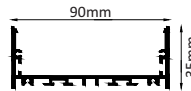

SIZE : 90MM X 35MM