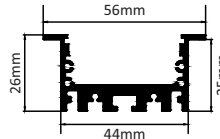

### CONCEALED

SIZE : 56MM x 26MM  
CUT-OUT : 44MM

**TUNABLE DIMMABLE**

Intelligent remote control  
dimmer toning

Aluminium Extrusion  
12W/ft.  
BRIDGELUX/OSRAM 1W  
30LED 3030/ft  
3000K/4000K/6500K  
700Lumens/ft.  
24V (CONSTANT CURRENT)  
NEAR MAX LENGTH 2FT / 4FT / 6FT / 8FT.