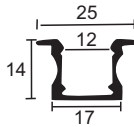

SIZE : 25MM X 14MM
CUT-OUT : 17MM

Aluminium Extrusion
5W/ft.
BRIDGELUX / EDISON
SMD LED 2835 (0.2W)
39 LED /ft
3000K/4000K/6500K
400Lumens/ft.
12V (Constant Voltage)
MAX LENGTH 8FT.

HLL-1340 (24MM)