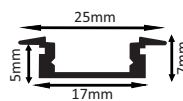

SIZE : 25MM X 7MM
CUT-OUT : 17MM X 5MM(DEPTH)

HLL-1316 (25MM)