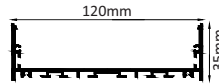

**HLL-1226 (90MM)**

SIZE : 120MM X 35MM

Aluminium Extrusion  
20W/ft.  
BRIDGELUX / EDISON  
SMD LED 2835 (0.2W)  
88 LED /ft  
3000K/4000K/6500K  
1600Lumens/ft.  
40V (Constant Voltage)  
FIXED LENGTH 2FT/4FT/6FT/8FT.