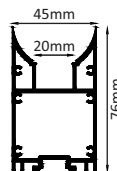

LED PROFILE LIGHT - SUSPENDED ANTI-GLARE PROFILES

SIZE : 45MM X 76MM