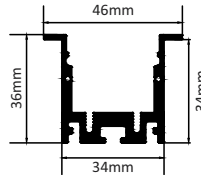

CONCEALED

SIZE : 46MM x 36MM
CUT-OUT : 34MM

Aluminium Extrusion
10W/ft
BRIDGELUX/OSRAM 1W
5LED 3030/ft
39 LED 2835 (0.2w)/ft
3000K/4000K/6500K
RGB+CCT TUNABLE(ØBLUE TOOTH)
600Lumens/ft.
12V Constant Voltage
MAX LENGTH 2FT / 4FT / 6FT / 8FT.