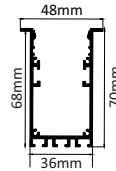

LED PROFILE LIGHT - CONCEALED WITH DIFFUSER PROFILES

SIZE : 48MM X 70MM
CUT-OUT : 36MM X 68MM(DEPTH)

HLL-1334 (48MM)