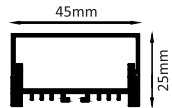

## LED PROFILE LIGHT - 3 SIDE ACRYLIC SURFACE PROFILES

SIZE : 26MM X 23MM

**HLL-1266 (26MM)**

Intelligent remote control  
dimmer toning

Aluminium Extrusion  
10W/ft.  
BRIDGELUX / EDISON  
SMD LED 2835 (0.2W)  
78 LED /ft  
3000K/4000K/6500K  
RGB+CCT TUNABLE (BLUE TOOTH)  
800Lumens/ft.  
12V (Constant Voltage)  
MAX LENGTH 8FT.