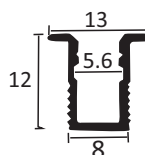

LED PROFILE LIGHT - CONCEALED BLACK DIFFUSER

SIZE : 13MM X 12MM
CUT-OUT : 8MM

HLL-1338 (13MM)

Aluminium Extrusion
5W/ft.
BRIDGELUX / EDISON
SMD LED 2835 (0.2W)
39 LED /ft
3000K/4000K/6500K
400Lumens/ft.
12V (Constant Voltage)
MAX LENGTH 8FT.