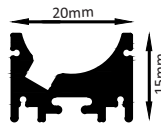

SIZE : 20MM X 15MM

Aluminium Extrusion
5W/ft.
BRIDGELUX / EDISON
SMD LED 2835 (0.2W)
39 LED /ft
3000K/4000K/6500K
400Lumens/ft.
12V (Constant Voltage)
MAX LENGTH 8FT.

HLL-1248 (20MM)