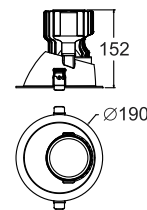

LED RECESSED DOWNLIGHT - COB'S

F32