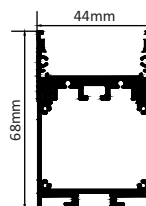

HANGING

SIZE : 44MM X 68MM

Aluminium Extrusion
12W/ft.
BRIDGELUX/OSRAM 1W
30LED 3030/ft
3000K/4000K/6500K
700Lumens/ft.
CONSTANT CURRENT
IN-BUILT DRIVER
NEAR MAX LENGTH 2FT / 4FT / 6FT / 8FT.

HLL-1474 (44MM SUSPENDED)