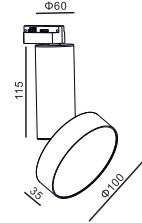

ADJUSTABLE BEAM ANGLE : 12.5° to 45°

HLT-4016 (12W)

Body Colour Available : White / Black