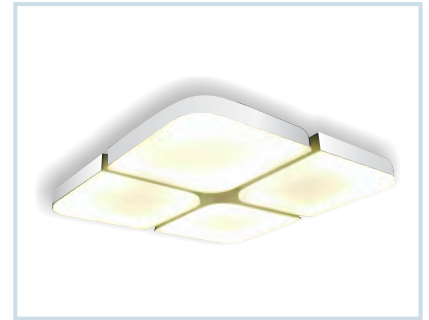

HLA-3903 (44W)
Size : 300x300x70mm