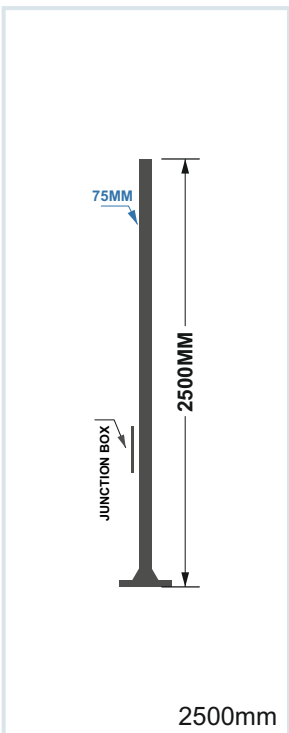

2500mm

TYPES OF POLE
Size : Ø75xH2500mm