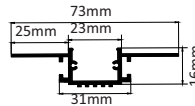

SIZE : 73MM X 16MM
CUT-OUT : 31MM

Aluminium Extrusion
5W/ft.
BRIDGELUX / EDISON
SMD LED 2835 (0.2W)
39 LED /ft
3000K/4000K/6500K
240Lumens/ft.
12V (Constant Voltage)
MAX LENGTH 8FT.

HLL-1400 (73MM)