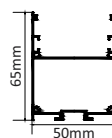

LED PROFILE LIGHT - SUSPENDED LOWER ANTI-GLARE PROFILES

SIZE : 50MM X 65MM