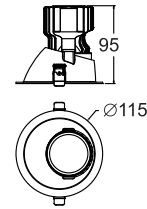

LED RECESSED DOWNLIGHT - COB'S

F12