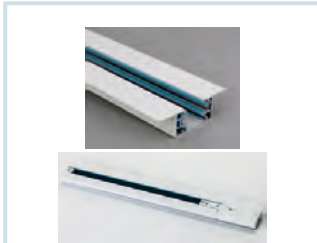

RECESSED TRACK PATTI - 3 WIRE SINGLE PHASE

(Suitable for HLT-4006, HLT-4011, HLT-4013, HLT-4016, HLT-4018, HLT-4023, HLT-4024, HLT-4025, HLT-4026, HLT-4032, HLT-4035, HLT-4038, HLT-4040, HLT-4044)

Body Colour Available : White / Black

(3 Wire - 1 MTR Recessed)
TR-4171