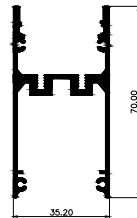

SURFACE

SIZE : 35.20MM X 70MM

Aluminium Extrusion
10W/ft
BRIDGELUX/OSRAM 1W
5LED 3030/ft, LED2835 39LED/FT
3000K/4000K/6500K
RGB+CCT TUNABLE(ØBLUE TOOTH)
800Lumens/ft.
12V Constant Voltage/CC
MAX LENGTH 2FT / 4FT / 6FT / 8FT.