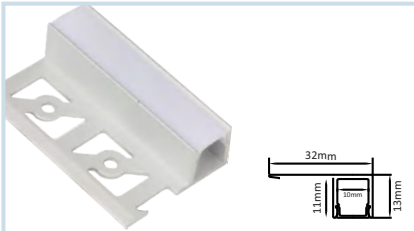

EMPTY PROFILE - CONCEALED ANTIGLARE PROFILES

HLL-1122 : CONCEALED BODY - FULL SET
STANDARD LENGTH : 3MTR
SIZE : 32xD13mm / CUT-OUT : 10xD11mm