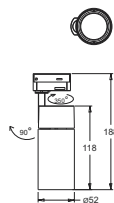

HLT-4040 (25W)

Body Colour Available : White / Black