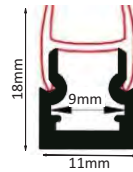

SIZE : 18MM X 11MM