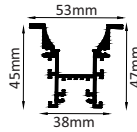

SIZE : 53MM X 47MM
CUT-OUT : 38MM X 45MM(DEPTH)

HLL-1354 (53MM)