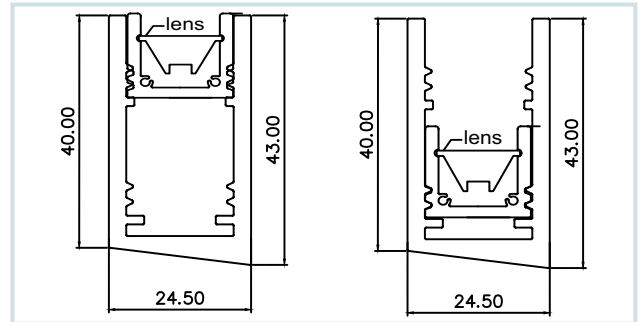

Elite Series

lighting the future

LED IP RATING PROFILE ANTI-GLARE WITH LENS - (IP65)

LED IP RATING PROFILE BUILDING FACADE LIGHT - (IP65)