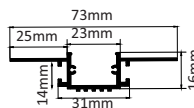

SIZE : 73MM X 16MM
CUT-OUT : 31MM X 14MM(DEPTH)