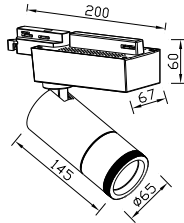

LED TRACK LIGHT

HLT-4011 (12W)

HLT-4013 (12W)

ADJUSTABLE BEAM ANGLE : 12.5° to 45°

HLT-4016 (12W)

Body Colour Available : White / Black

ADJUSTABLE BEAM ANGLE : 12.5° to 45°

ADJUSTABLE BEAM ANGLE : 12.5° to 45°