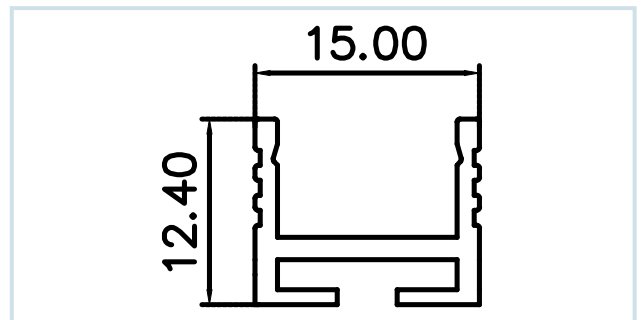

Size : 15X12.40mm

Max Length: 8FT