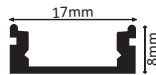

LED PROFILE LIGHT - SURFACE CABINET LIGHT WITH IR SENSOR

SIZE : 17MM X 8MM

Aluminium Extrusion
5W/ft.
BRIDGELUX / EDISON
SMD LED 2835 (0.2W)
39 LED /ft
3000K/4000K/6500K
400Lumens/ft.
12V (Constant Voltage)
N BUILT SENSOR 60W(12V/24V)
MAX LENGTH 8FT.

HLL-1240 (17MM)