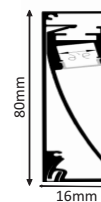

LED PROFILE LIGHT - SURFACE WALL SKIRTING PROFILE LIGHTS

SIZE : 80MM X 16MM