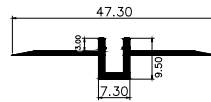

SIZE : 47.30MM X 9.50MM
CUT-OUT : 7.30MM X 9.50MM

Aluminium Extrusion
3W/ft.
BRIDGELUX
SMD LED 2835 (0.2W)
36 LED /ft
3000K/4000K/6500K
150Lumens/ft.
12V(Constant Voltage)
MAX LENGTH 8FT.

HLL-1180 (47MM)