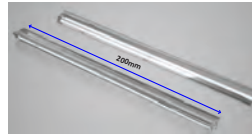

LED PROFILE LIGHT - SURFACE WITH LENSE PROFILE LIGHT

max. length of lense - 200mm