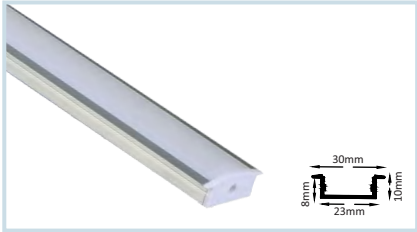

EMPTY PROFILE - CONCEALED PROFILES

HLL-1058 : CONCEALED BODY - FULL SET
STANDARD LENGTH : 2MTR
SIZE : 30xD10mm / CUT-OUT : 23xD8mm