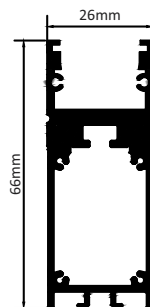

HANGING

SIZE : 26MM X 66MM

Aluminium Extrusion
9W/ft.
BRIDGELUX/OSRAM 1W 3030LED
18LED/ft.
3000K/4000K/6500K
400Lumens/ft.
12V (Constant Current)
IN-BUILT DRIVER
NEAR MAX LENGTH 2FT / 4FT / 6FT / 8FT.
96V, 110mA (2ft.)

HLL-1454 (26MM SUSPENDED)