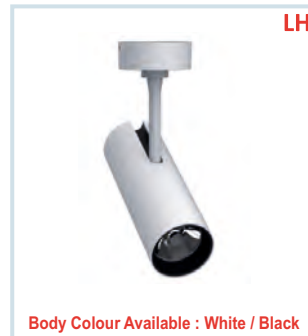

HLS-3042 (12W)
Size : Ø52mmx200mm