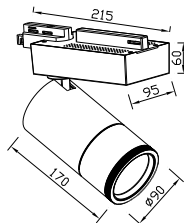

HLT-4023 (15W)

Body Colour Available : White / Black