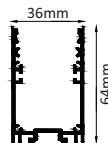

SIZE : 36MM X 64MM