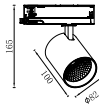

HLT-4084 (40W / 45W)
Body Colour Available : White / Black