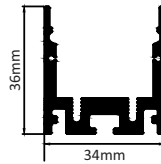

SURFACE

SIZE : 34MM X 36MM

Aluminium Extrusion
10W/ft
BRIDGELUX/OSRAM 1W
5LED 3030/ft
39 LED 2835 (0.2w)/ft
3000K/4000K/6500K
RGB+CCT TUNABLE(ØBLUE TOOTH)
600Lumens/ft.
12V Constant Voltage
MAX LENGTH 2FT / 4FT / 6FT / 8FT.