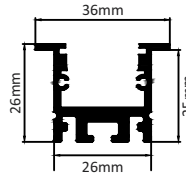

CONCEALED

SIZE : 36MM x 26MM
CUT-OUT : 26MM

TUNABLE DIMMABLE

Intelligent remote control
dimmer toning

Aluminium Extrusion
9W/ft.
BRIDGELUX/OSRAM 1W 6LED
3030LED 6LED
18LED 2835LED/ft
3000K/4000K/6500K
400Lumens/ft.
12V Constant Current
NEAR MAX LENGTH 2FT / 4FT / 6FT / 8FT.