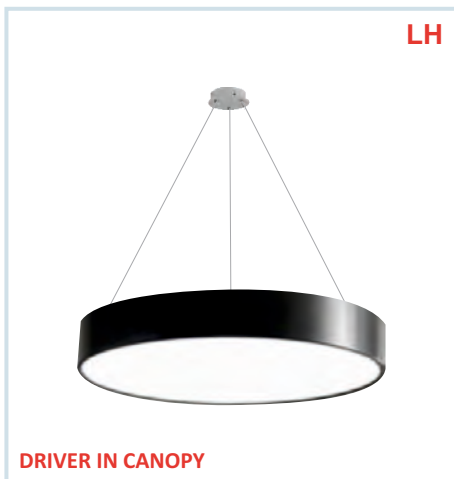

HLL-1832 (20W)  
Size : Ø450xW30xH27mm

HLL-1834 (40W)  
Size : Ø600xW30xH27mm

HLL-1836 (20W)  
Size : Ø450xW60xH45mm

HLL-1840 (40W)  
Size : Ø600xW60xH45mm

HLL-1842 (20W)  
Size : Ø450xW60xH75mm

HLL-1844 (40W)  
Size : Ø600xW60xH75mm