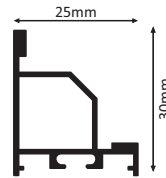

HLL-1260 (15MM)

SIZE : 25MM X 30MM

Aluminium Extrusion  
10W/ft.  
BRIDGELUX / EDISON  
SMD LED 2835 (0.2W)  
117 LED /ft  
3000K/4000K/6500K  
1200Lumens/ft.  
12V (Constant Voltage)  
MAX LENGTH 8FT.

HLL-1262 (25MM)