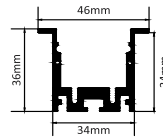

CONCEALED

SIZE : 46MM x 36MM
CUT-OUT : 34MMX34MM