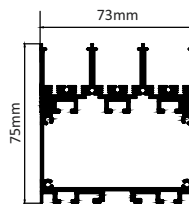

HANGING

SIZE : 73MM X 75MM

TUNABLE DIMMABLE

Intelligent remote control
dimmer toning

Aluminium Extrusion
12W/ft.
BRIDGELUX/OSRAM 1W
15LED 3030/ft
78LED 2835 (0.2W)/ft
3000K/4000K/6500K
700Lumens/ft.
12V Constant Voltage/CC
IN-BUILT DRIVER
MAX LENGTH 2FT / 4FT / 6FT / 8FT.

HLL-1510 (73MM SUSPENDED)