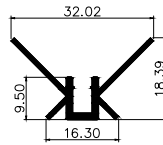

LED PROFILE LIGHT - SLIM LINE CONCEALED TRIMLESS PROFILES

SIZE : 32.02MM X 18.39MM
CUT-OUT : 16.30MM X 18.39MM

Aluminium Extrusion
3W/ft.
BRIDGELUX
SMD LED 2835 (0.2W)
36 LED /ft
3000K/4000K/6500K
150Lumens/ft.
12V (Constant Voltage)
MAX LENGTH 8FT.

HLL-1182 (32MM)