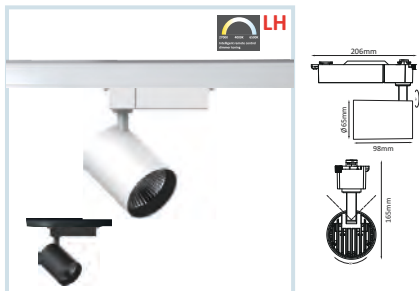

LED TRACK LIGHT - TOP CHOKE

HLT-4074 (15W / 20W)
Body Colour Available : White / Black