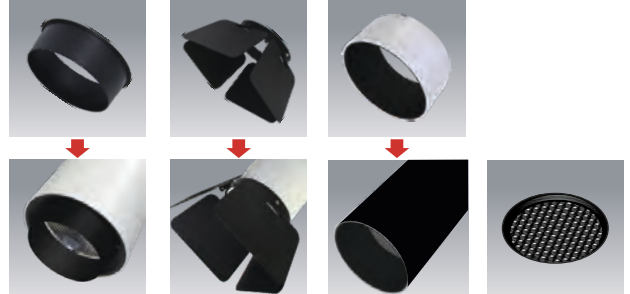

#### Professional Glareproof Photomask Options

Model : T-12

Model : T-13

Model : T-11

Model : T-14

LH

HLT-4025 (33W)

Body Colour Available : White / Black