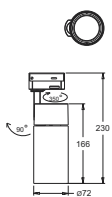

HLT-4044 (34W)

Body Colour Available : White / Black