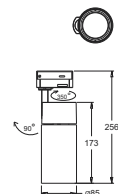

LED TRACK LIGHT

Body Colour Available : White / Black

Professional Glareproof Photomask Options

Body Colour Available : White / Black

Professional Glareproof Photomask Options

Body Colour Available : White / Black

Body Colour Available : White / Black

Body Colour Available : White / Black