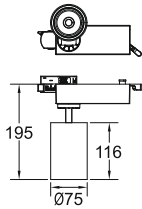

LED TRACK LIGHT

Body Colour Available : White / Black

Professional Glareproof Photomask Options

Body Colour Available : White / Black

Professional Glareproof Photomask Options

Body Colour Available : White / Black

Body Colour Available : White / Black

Body Colour Available : White / Black