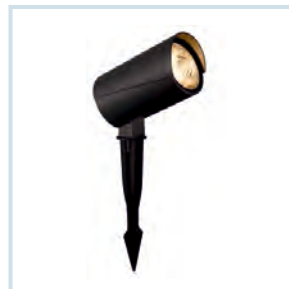

HLO-5922 (12W)
Size : Ø88x153x315mm