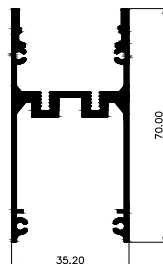

HANGING

SIZE : 35.20MM X 70MM

Aluminium Extrusion
10W/ft
BRIDGELUX/OSRAM 1W
5LED 3030/ft , LED 2835 39LED
3000K/4000K/6500K
RGB+CCT TUNABLE(ØBLUE TOOTH)
800Lumens/ft.
12V Constant Voltage/CC
IN-BUILT DRIVER
MAX LENGTH 2FT / 4FT / 6FT / 8FT.

HLL-1585 (35MM SUSPENDED)