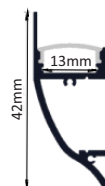

LED PROFILE LIGHT - UP - DOWN WALL SURFACE PROFILES

SIZE : 72MM X 17MM