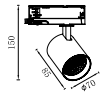

HLT-4083 (30W / 35W)
Body Colour Available : White / Black