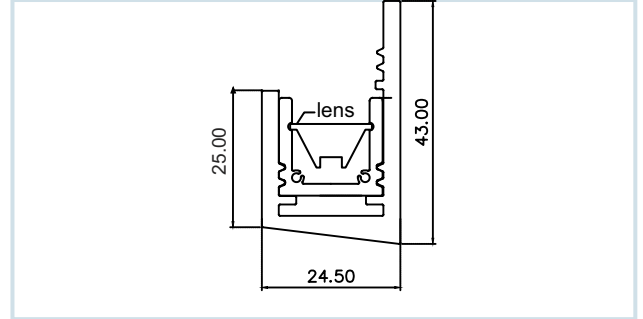

HLO-6982 (10Wto15W/mtr)
Size : 24.50x43mm
Max Length: 8FT