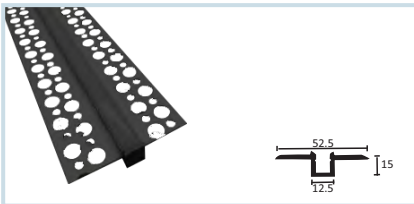

EMPTY PROFILE - BLACK CONCEALED TRIMLESS PROFILES

HLL-1140 : RECESSED BODY - FULL SET
STANDARD LENGTH : 3MTR
SIZE : 52.5xD15mm / CUT-OUT : 12.5mm