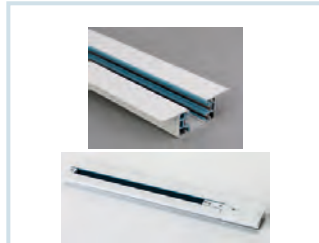

Body Colour Available : White / Black

(3 Wire - 2 MTR Recessed)
TR-4172