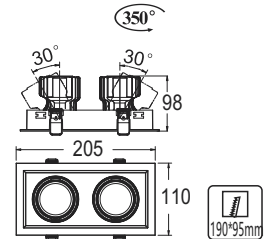

LH

HLR-2610 (3x15W)
Size : 290x110x98mm
Cut-Out : 275x95mm