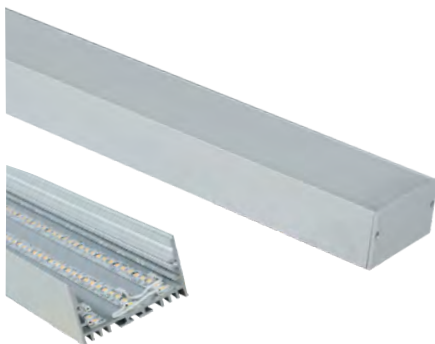

SIZE : 50MM X 35MM

Intelligent remote control
dimmer toning

Aluminium Extrusion
10W/ft.
BRIDGELUX / EDISON
SMD LED 2835 (0.2W)
78 LED /ft
3000K/4000K/6500K
RGB+CCT TUNABLE (BLUE TOOTH)
800Lumens/ft.
12V (constant Voltage)
MAX LENGTH 8FT.

HLL-1222 (50MM)