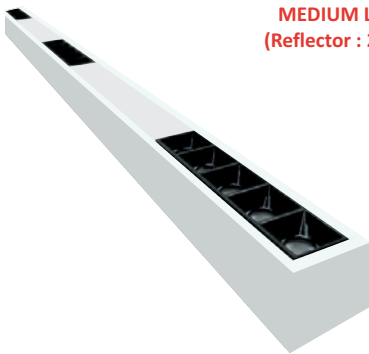

HLL-1494 (00MM CONCEALED)

MEDIUM LASER PROFILE
(Reflector : 22mmx22mm)

SURFACE

SIZE : 25MM X 36MM

Aluminium Extrusion
9W/ft.

BRIDGELUX/OSRAM 1W
5LED 3030/ft
LED2835 39LED/FT.(0.2W)/ft
3000K/4000K/6500K
400Lumens/ft.

12V Constant Voltage (CC)
MAX LENGTH 2FT / 4FT / 6FT / 8FT.